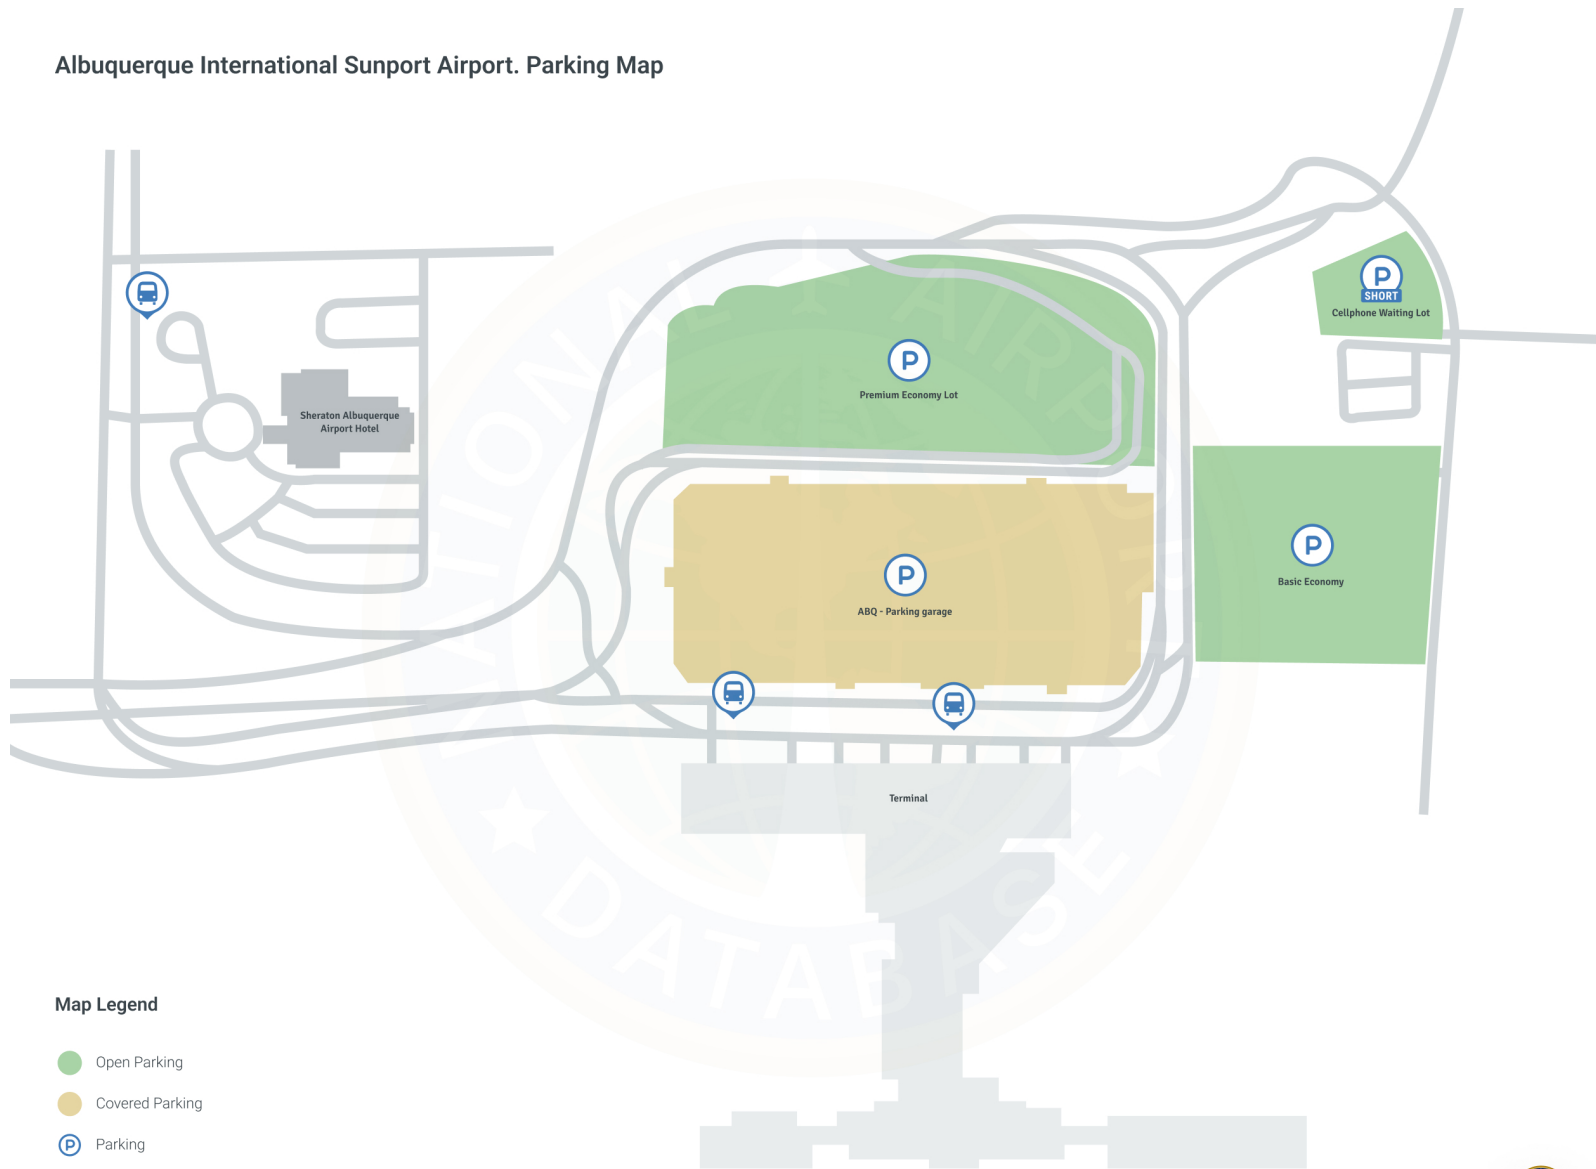

ABQ Parking Map

Albuquerque International Sunport Airport. Parking Map

Map Legend

- Open Parking
- Covered Parking
- Parking
- Shuttle Bus