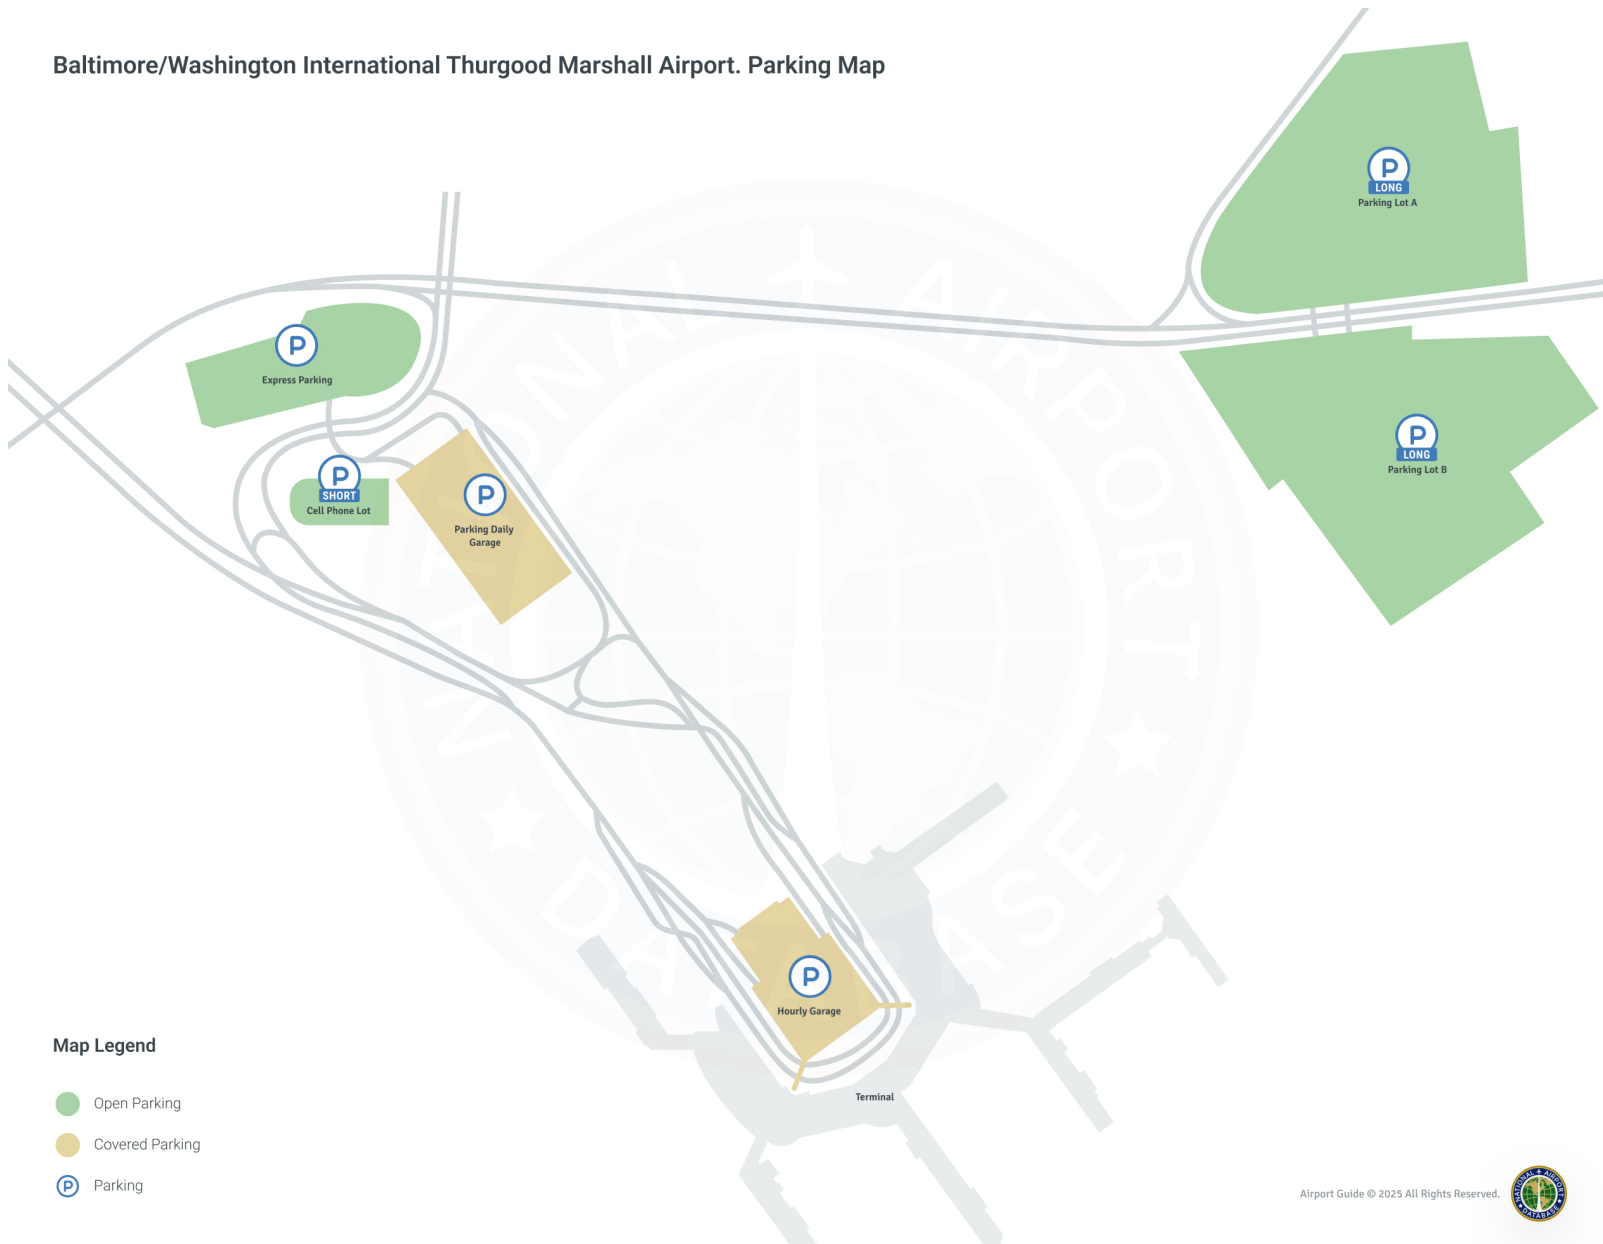

BWI Parking Map

Baltimore/Washington International Thurgood Marshall Airport. Parking Map

Map Legend

-  Open Parking
-  Covered Parking
-  Parking