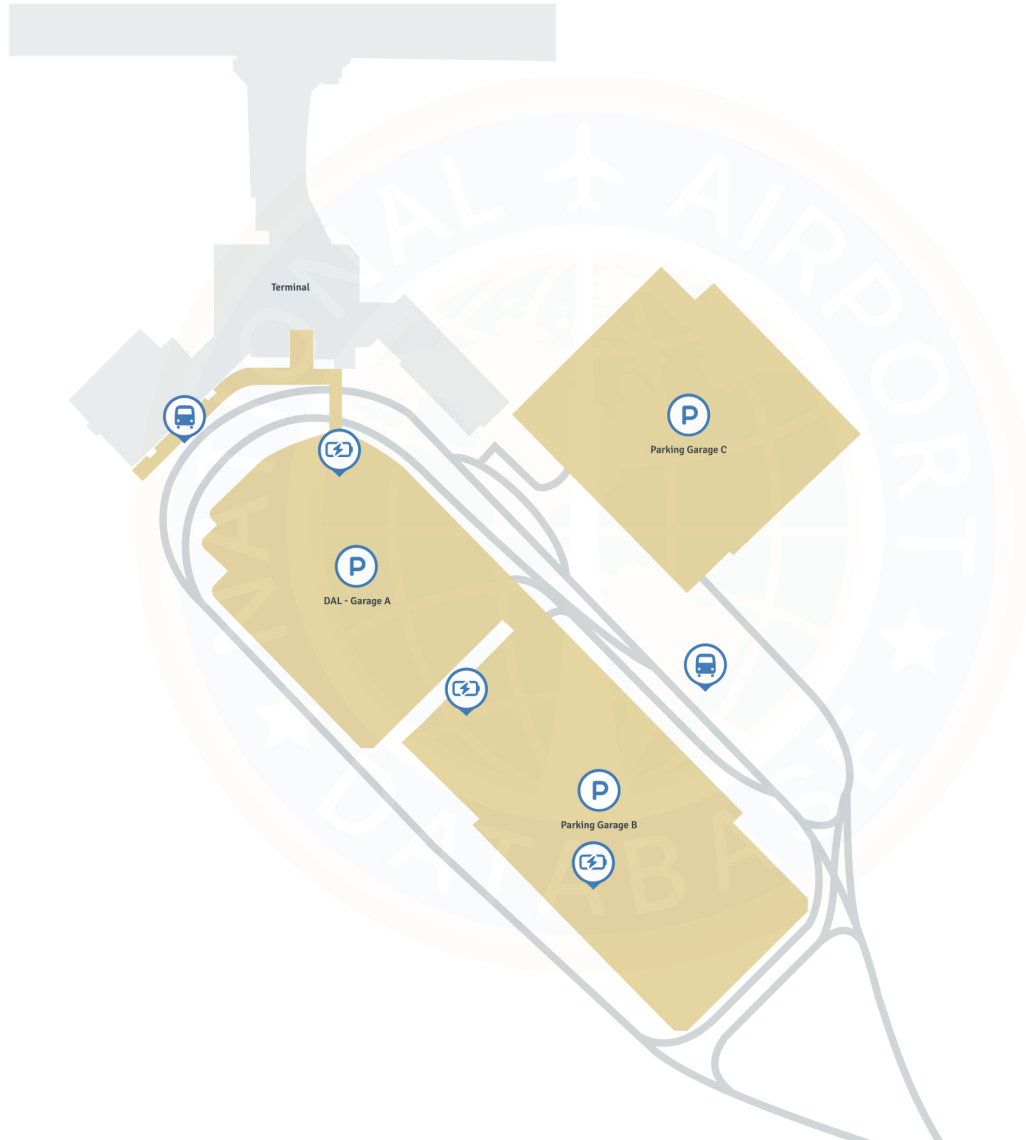

# DAL Parking Map

Dallas Love Field Airport. Parking Map

## Map Legend

-  Open Parking
-  Covered Parking
-  Parking
-  Charging Station
-  Shuttle Bus