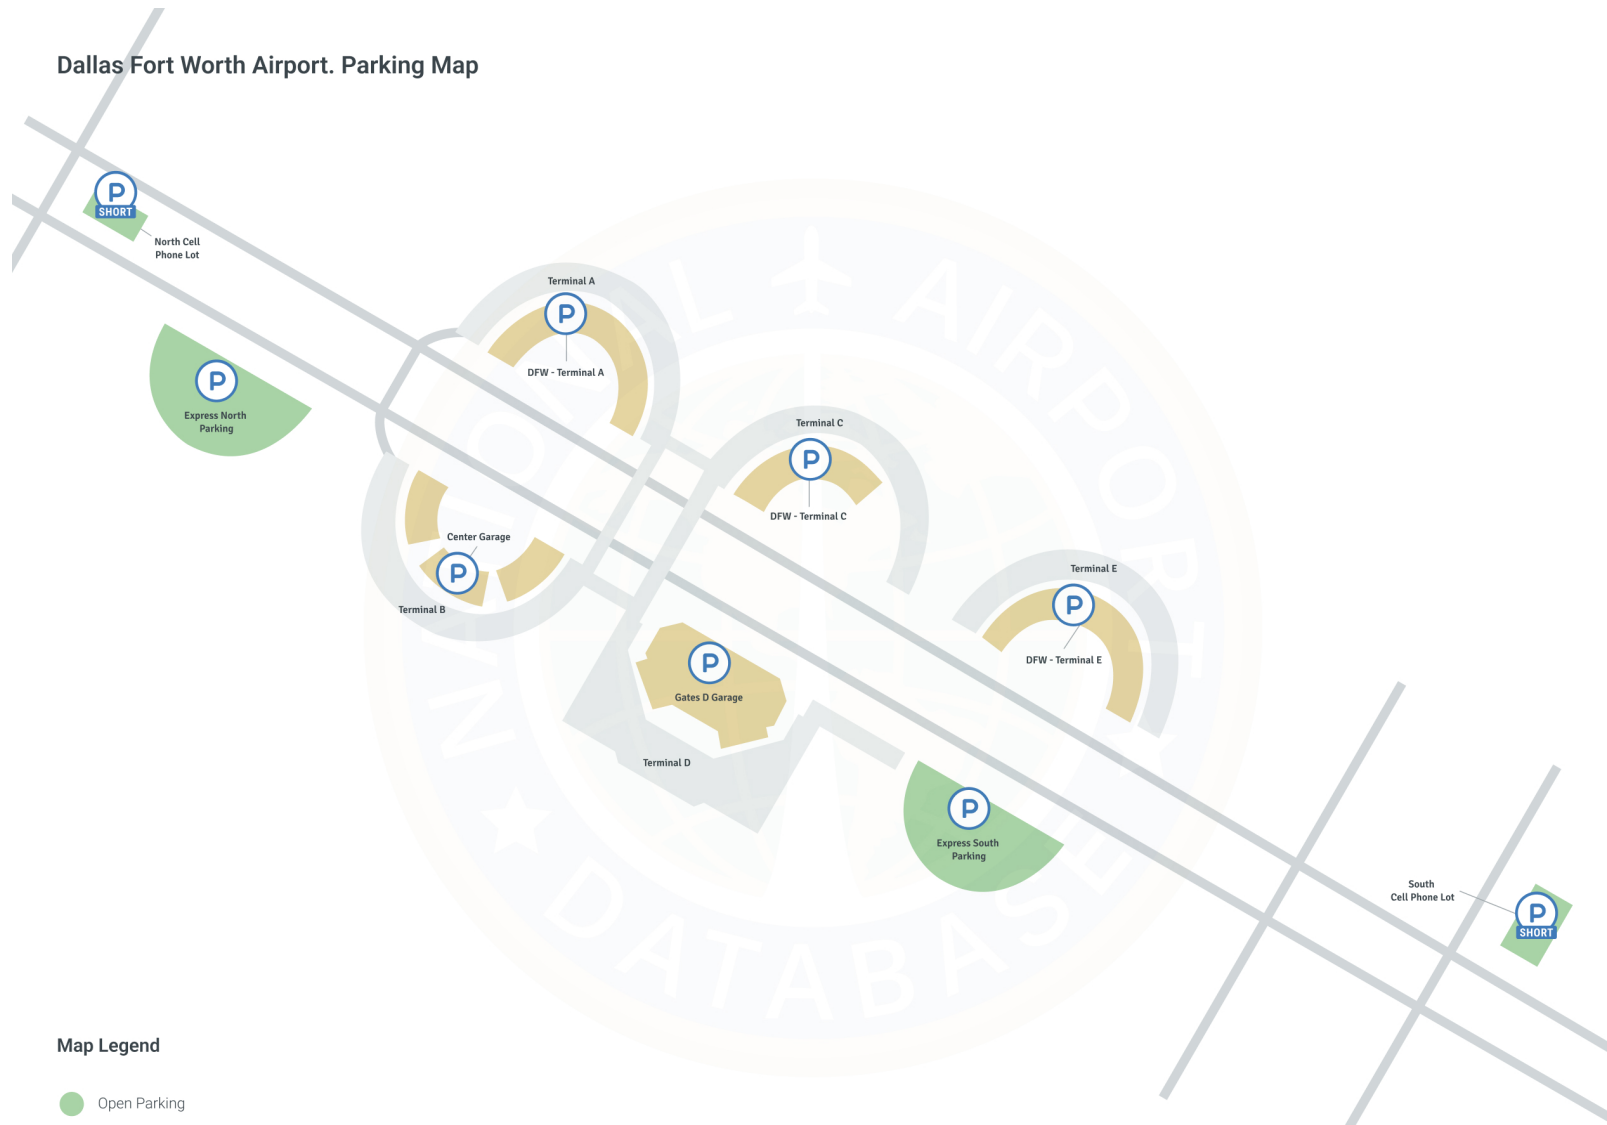

# DFW Parking Map

Dallas Fort Worth Airport. Parking Map

## Map Legend

-  Open Parking
-  Covered Parking
-  Parking