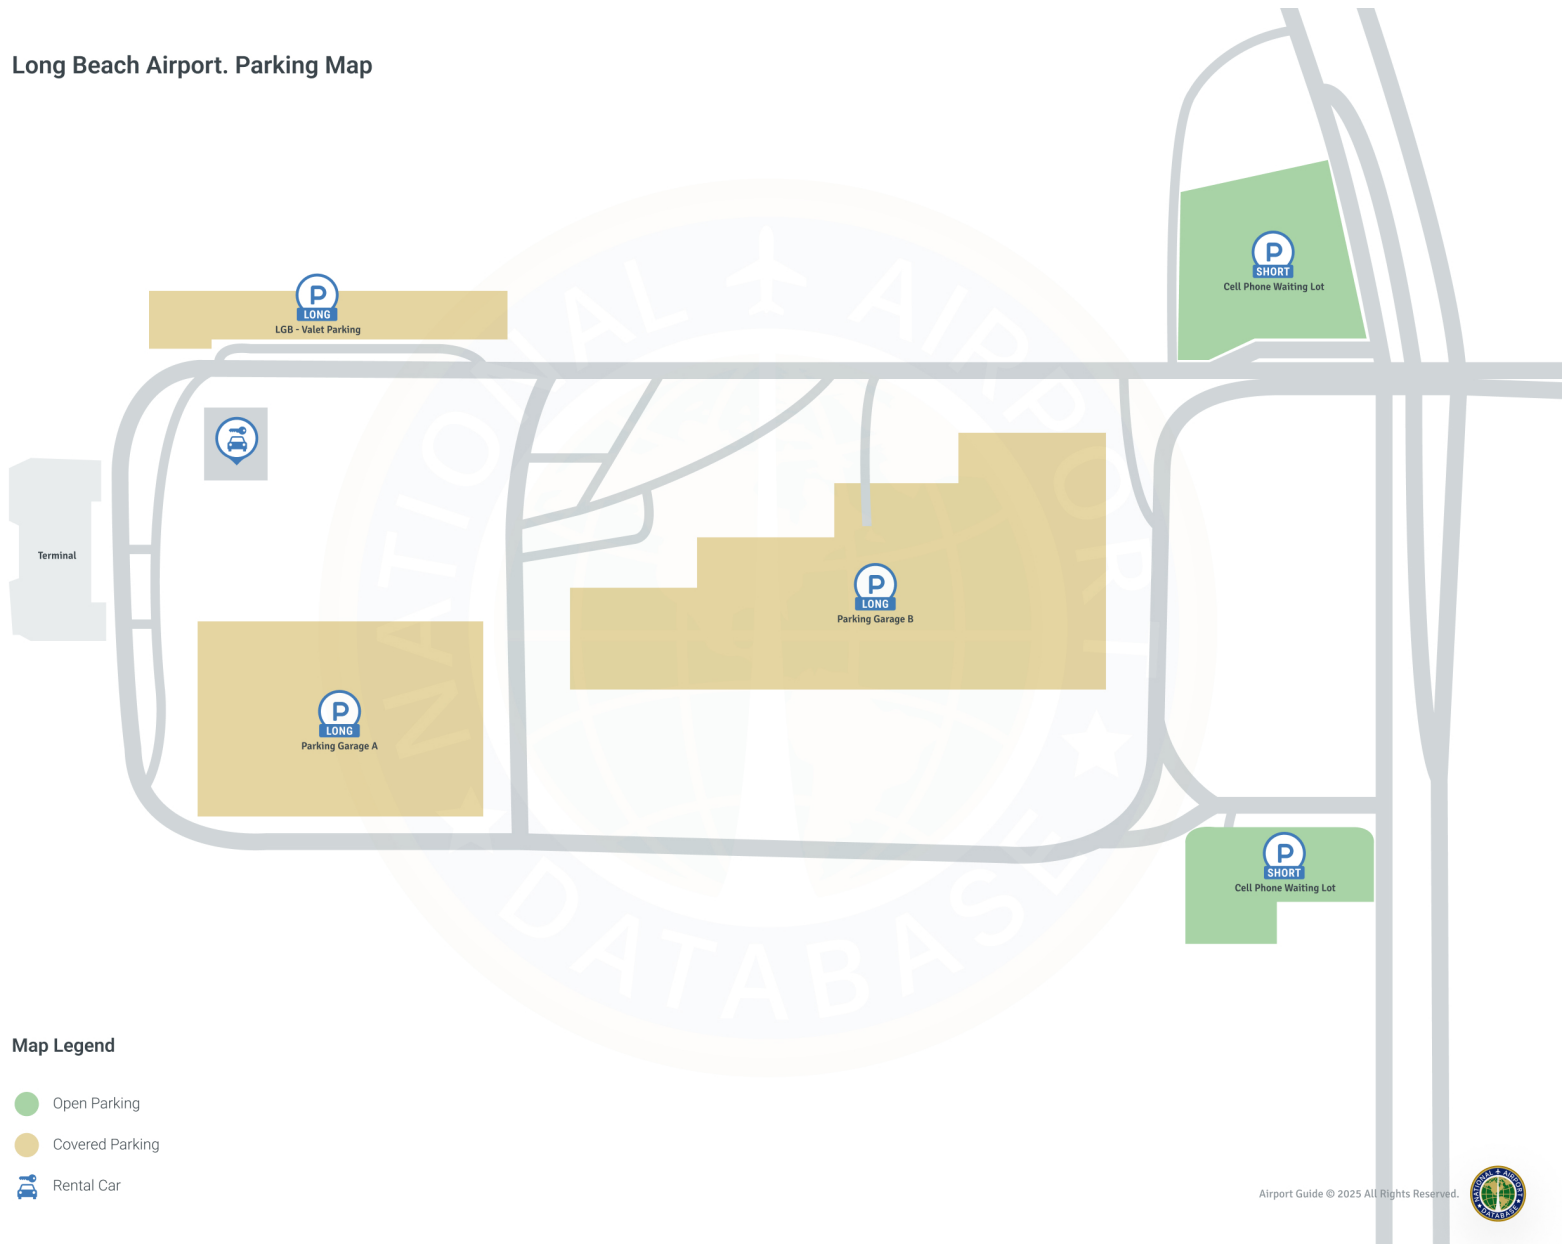

LGB Parking Map

Long Beach Airport. Parking Map

Map Legend

-  Open Parking
-  Covered Parking
-  Rental Car