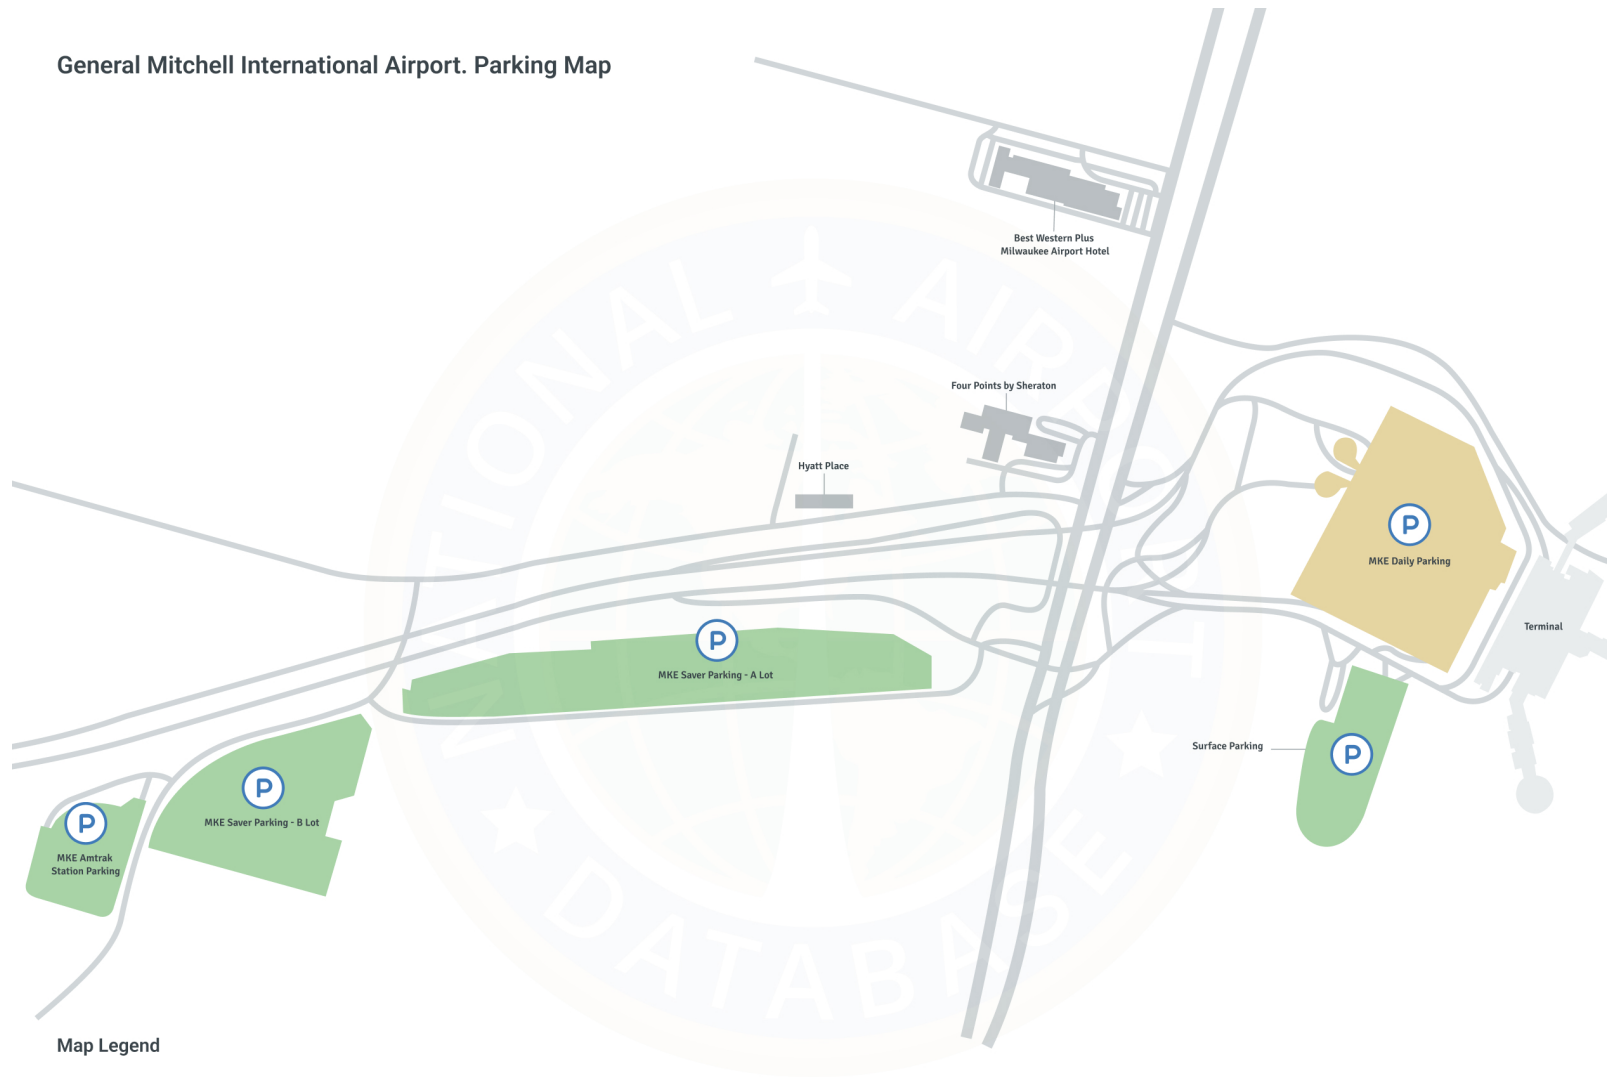

MKE Parking Map

General Mitchell International Airport. Parking Map

Map Legend

-  Open Parking
-  Covered Parking
-  Parking