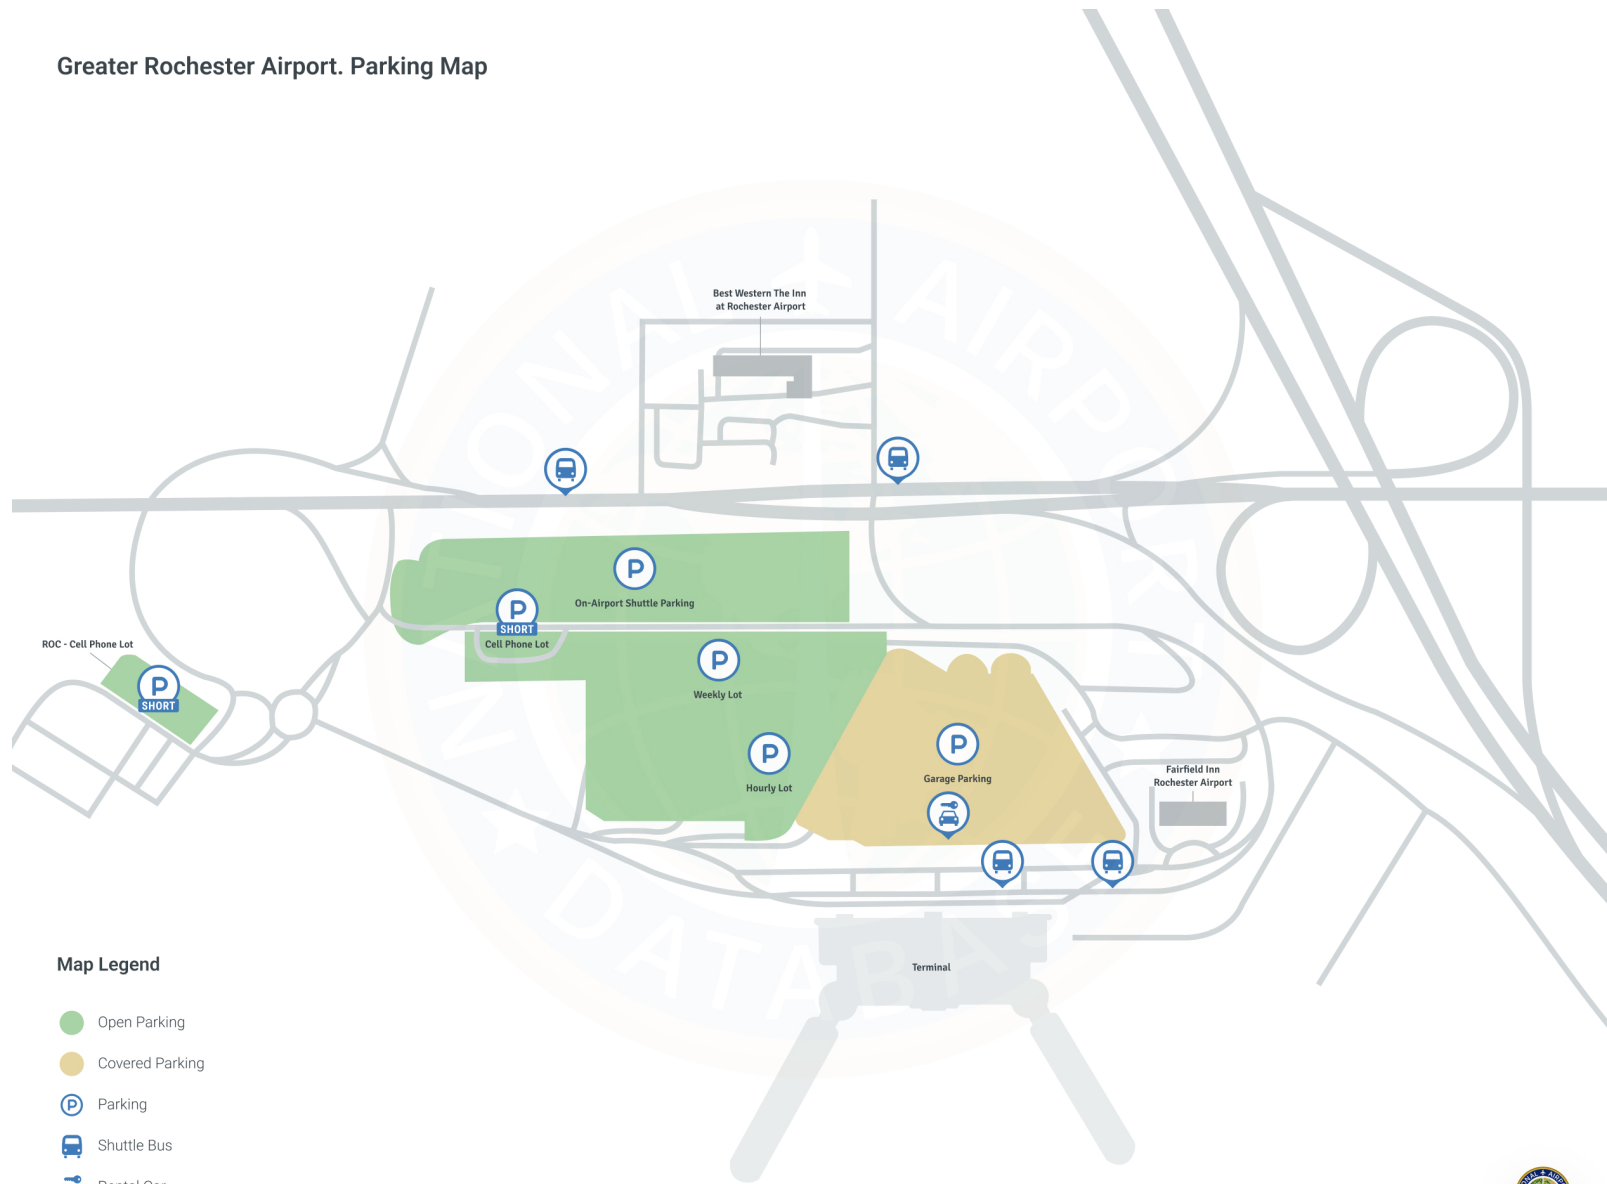

ROC Parking Map

Greater Rochester Airport. Parking Map

Map Legend

-  Open Parking
-  Covered Parking
-  Parking
-  Shuttle Bus
-  Rental Car