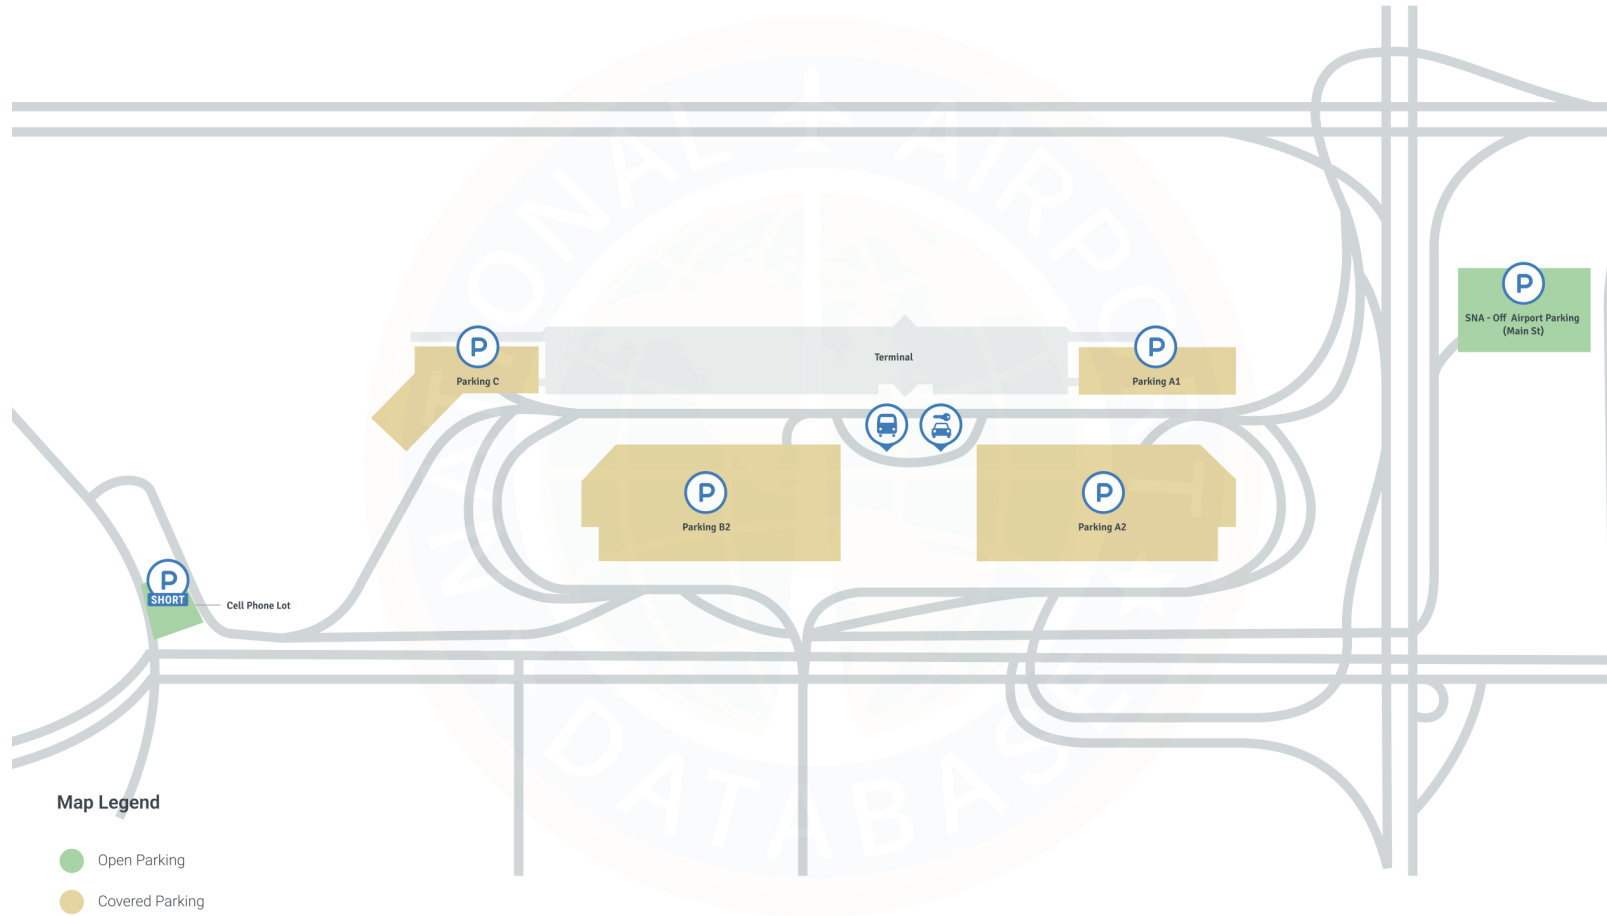

SNA Parking Map

John Wayne Airport. Parking Map

Map Legend

-  Open Parking
-  Covered Parking
-  Parking
-  Rental Car
-  Shuttle Bus