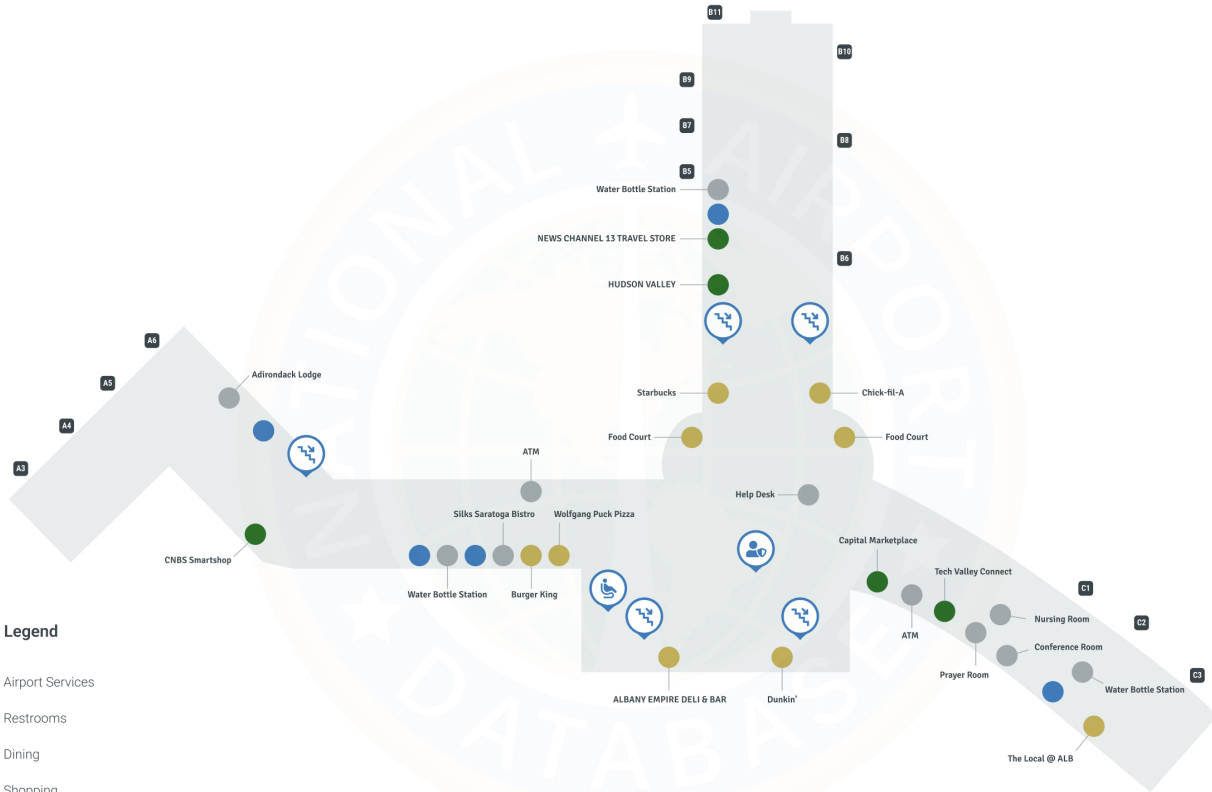

Albany Airport ALB | Terminal

Albany International Airport- Lower Level A

Map Legend

- Airport Services
- Restrooms
- Stairs
- ♿ Seating Area
- Gates

Airport Guide © 2024 All Rights Reserved.

Albany International Airport- Lower Level B

Map Legend

- Airport Services
- Restrooms
- Stairs
- Seating Area
- Gates

Albany International Airport-Level 1

Map Legend

- Airport Services
- Restrooms
- Dining
- Baggage Claim
- Shuttle Buss
- Rental Car
- Taxi Service
- Gates

Albany International Airport-Level 2

Map Legend

- Airport Services
- Restrooms
- Dining
- Shopping
- 👤 TSA Security Checkpoint
- 🏠 Stairs
- ♿ Seating Area
- Gates

Albany International Airport-Level 3

Map Legend

- Airport Services
- Restrooms
- Stairs