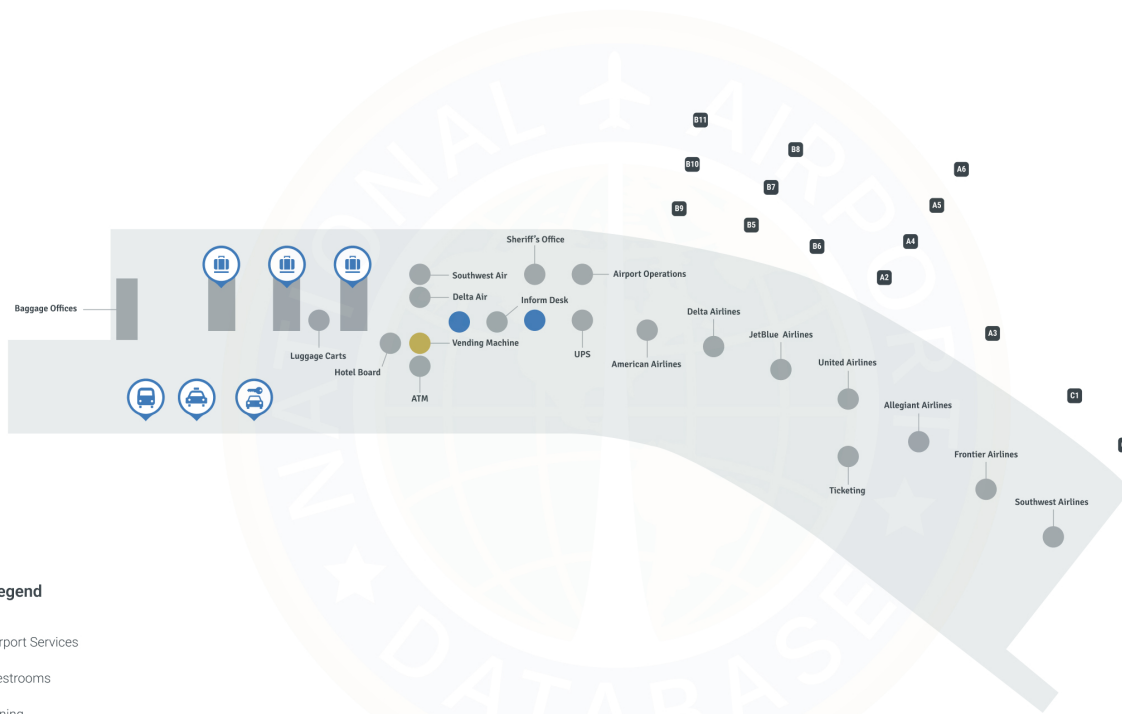

Albany Airport ALB | Terminal

Albany International Airport- Lower Level A

Map Legend

- Airport Services
- Restrooms
- Stairs
- ♿ Seating Area
- Gates

Airport Guide © 2024 All Rights Reserved.

Albany International Airport- Lower Level B

Map Legend

- Airport Services
- Restrooms
- Stairs
- Seating Area
- Gates

Albany International Airport-Level 1

Map Legend

- Airport Services
- Restrooms
- Dining
- Baggage Claim
- Shuttle Buss
- Rental Car
- Taxi Service
- Gates

Albany International Airport-Level 2

Map Legend

- Airport Services
- Restrooms
- Dining
- Shopping
- 👤 TSA Security Checkpoint
- 🏠 Stairs
- ♿ Seating Area
- Gates

Albany International Airport-Level 3

Map Legend

- Airport Services
- Restrooms
- Stairs