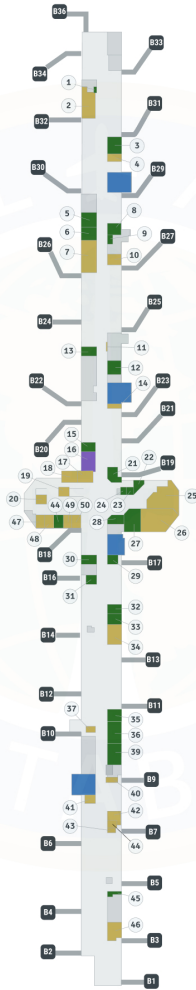

Hartsfield - Jackson Atlanta Airport ATL | Terminal B

Hartsfield - Jackson Atlanta Airport Terminal B Ticketing-Gates Level

1. Atlanta Bagel Co
2. Boar's Head
3. Atlanta Business Chronicle
4. SweetWater Last Cast Bar & Grill
5. Sean John
6. Z - Market
7. Bobby's Burger Place
8. Simply Books
9. InMotion Entertainment
10. Dunkin'
11. Proof Of The Pudding
12. Southern Living News
13. Smoking Area
14. Auntie Anne's
15. Vacant Space
16. Delta Help Center
17. Savannah's Candy Kitchen
18. Wendy's
19. Cafe Tazza
20. Samuel Adams Bar
21. 11 Alive Travel Store
22. The Beauty Lounge
23. Kiehl's
24. Sunglass Icon
25. Cafe Intermezzo
26. Item title
27. Buckhead Books
28. Brookstone
29. Shoeshine
30. iTravel
31. Fire CZ
32. Minute Suites
33. Kylie
34. Popeyes Louisiana Kitchen
35. Midtown Magazines
36. Blue Moon Brewhouse
37. Proof Of The Pudding
38. Blue Moon Brewhouse
39. InMotion Entertainment
40. Freshëns

41. TGI Friday's To Go
42. Panda Veranda
43. Atlanta Bread Company
44. Vacant Space
45. Atlanta Daily World
46. The Coffee Beanery Purple Leaf Cafe
47. Paschal's
48. Asian Chao
49. Willy's Mexicana Grill
50. Fresh 2 Order

Hartsfield Jackson Atlanta Airport Terminal B - Ticketing-Gates Level

Map Legend

- Dining
- Shopping
- Restrooms
- Gates
- Things to do
- Services
- TSA Security Checkpoint
- Baggage Claim
- Rental Car
- Lounges