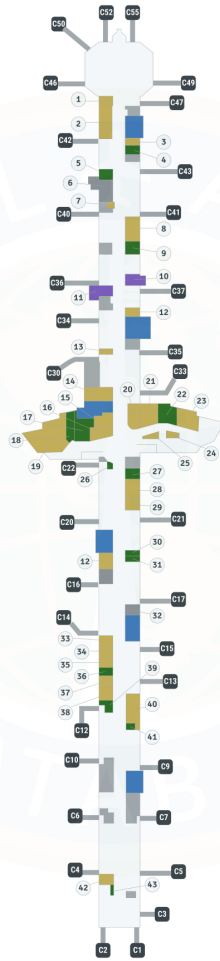

41. ATL Luggage & Gifts
42. The Pecan
43. ATL Today

Hartsfield Jackson Atlanta Airport Terminal C

1 Baja Fresh Mexican Grill	32 Atlanta Daily World
2 Sweet Georgia Juke Joint	33 Jersey Mike's Subs
3 Fresh Healthy Café	34 The Original El Taco
4 Midtown Magazines	35 Auntie Anne's
5 Sbarro title	36 Bijoux Terner
6 Delta Help Center	37 Famous Famiglia
7 La Madeleine	38 Charleys Cheesesteaks
8 Five Guys Burgers & Fries	39 InMotion Entertainment
9 Buckhead Books	40 LongHorn Steakhouse
10 Delta Sky Club	41 ATL Luggage & Gifts
11 Xpress Spa	42 The Pecan
12 Starbucks	43 ATL Today
13 Links Grill	
14 Atlanta Bread Company	
15 The Market	
16 Savannah's Candy Kitchen	
17 Orange Optix	
18 Brookstone	
19 Carrabba's Italian Grill	
20 Umaizushi	
21 Bantam & Biddy	
22 Leeann Chin	
23 Great Wraps	
24 Saladworks	
25 Krispy Kreme	
26 InMotion Entertainment	
27 ATL Today News	
28 Chick-fil-A	
29 The Varsity	
30 Smoking Area	
31 Animal Relief Area	

Map Legend

- Dining
- Shopping
- Restrooms
- Gates
- Things to do
- Airport Services
- TSA Security Checkpoint
- Baggage Claim
- Rental Car
- Lounges