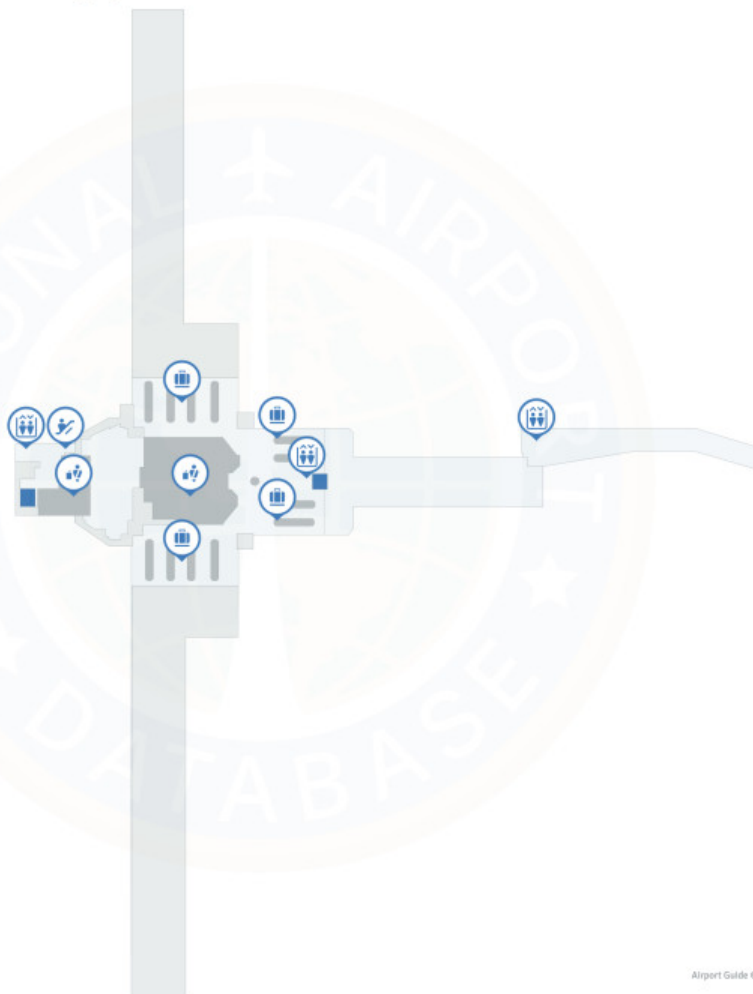

# Hartsfield - Jackson Atlanta Airport ATL | Terminal E

## Hartsfield - Jackson Atlanta Airport Terminal E Ticketing-Gates Level

1. Vacant Space
2. CNBC Smart Shop
3. Smoking Area
4. Blue Moon Brewhouse
5. Shades of Time
6. Boar's Head
7. SoundBalance
8. SPANX
9. Currency Exchange
10. Pandora
11. Brooks Brothers
12. The Goods @ ATL
13. Nathan's Famous
14. Caribou Coffee
15. Nature's Table
16. Qdoba Mexican Eats
17. Panda Express
18. Arby's
19. Villa Italian Kitchen
20. McDonald's
21. The Wall Street Journal
22. Smoking Area
23. Delta Sky Club
24. T.G.I. Friday's
25. Freshens
26. Piano Bar
27. Michael Kors
28. Swatch
29. Sunglasses Duty Free
30. Montblanc
31. InMotion Entertainment
32. Tumi
33. Sojourner's
34. Global Newsstand
35. CNN NewsStand
36. One Flew South
37. Calm Express Spa
38. Swarovski
39. Heritage Booksellers
40. Subway

- 41. Headphone Hub
- 42. Interfaith Chapel
- 43. Charging Station
- 44. Duty Free Shops

Hartsfield Jackson Atlanta Airport Terminal E - Baggage Claim Level

Map Legend

- Restrooms
- Airport Services

Hartsfield Jackson Atlanta Airport Terminal E - Mezzanine Level

Map Legend

- Restrooms
- Airport Services