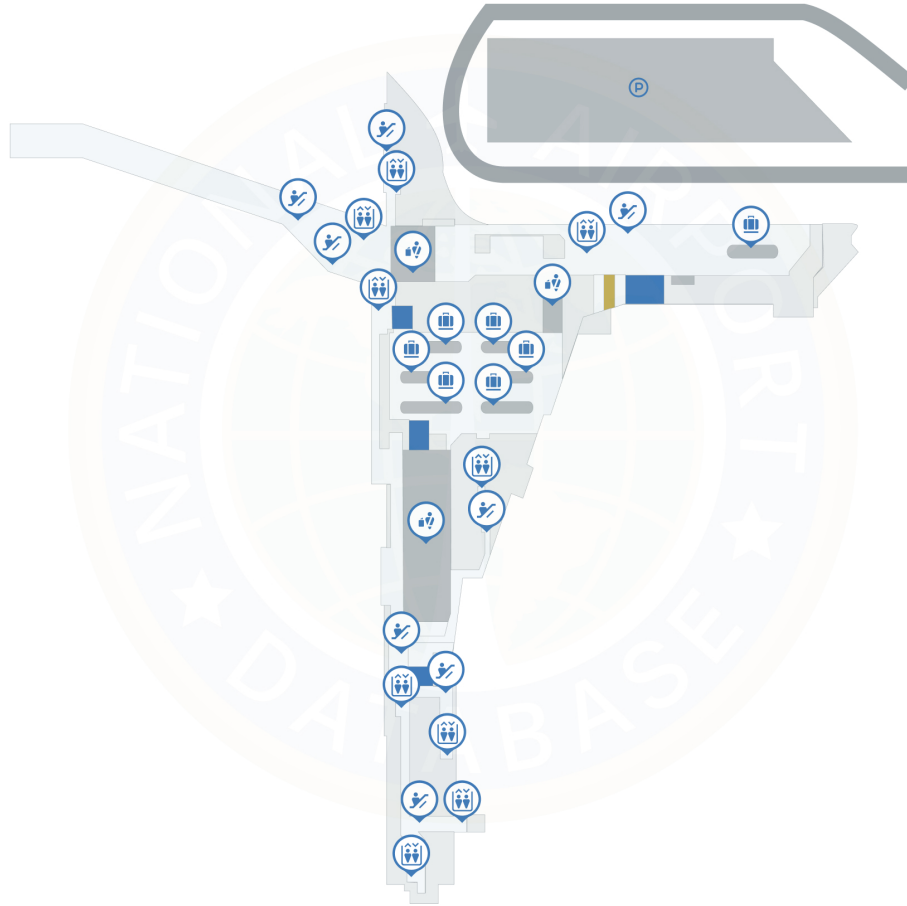

Map Legend

- Dining
- Shopping
- Restrooms
- Things to do
- Airport Services

- Vacant Space
- Interfaith Chapel
- The Club at ATL
- Delta Sky Club
- Starbucks
- ECCO
- The Pecan Bistro
- The Original El Taco
- The Varsity
- Pei Wei
- Lorena Garcia Tapas Bar

Hartsfield Jackson Atlanta Airport International Terminal F - Ticketing-Gates Level

- 1 Tumi
- 2 MAC Cosmetics
- 3 Kiehl's
- 4 Sweet Indulgences
- 5 Hudson News
- 6 Jekyll Island Seafood Company
- 7 Brookstone
- 8 Airline Service Desks
- 9 CNN International News
- 10 Maison Mathis
- 11 InMotion Entertainment
- 12 French Meadow Bakery & Cafe
- 13 Duty Free Americas
- 14 Coach
- 15 Michael Kors
- 16 Montblanc

Map Legend

-  Dining
-  Shopping
-  Restrooms
-  Gates
-  Things to do
-  Airport Services
-  TSA Security Checkpoint
-  Baggage Claim
-  Rental Car
-  Lounges

Hartsfield Jackson Atlanta Airport International Terminal F - Baggage Claim Level

- 1 Global Entry Enrollment Center
- 2 Starbucks
- 3 CNN International News
- 4 Baggage Services

Map Legend

- Dining
- Restrooms
- Things to do
- Airport Services
- TSA Security Checkpoint
- Baggage Claim
- Rental Car
- Lounges