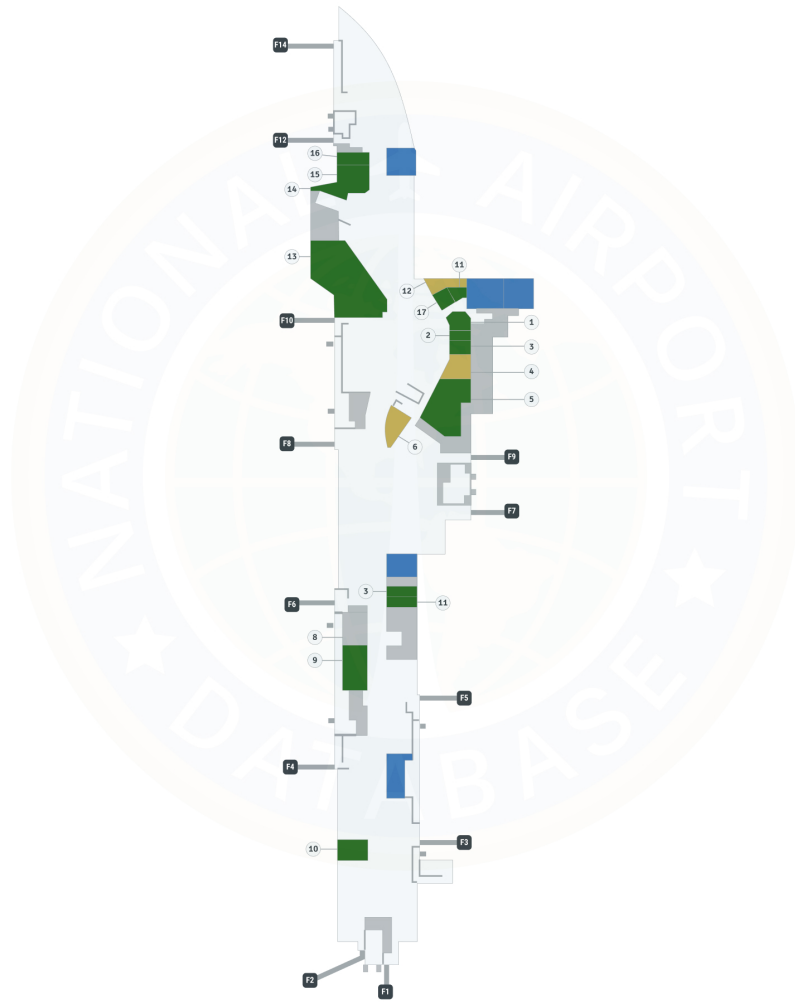

Hartsfield Jackson Atlanta Airport International Terminal F - Ticketing-Gates Level

- 1 Tumi
- 2 MAC Cosmetics
- 3 Kiehl's
- 4 Sweet Indulgences
- 5 Hudson News
- 6 Jekyll Island Seafood Company
- 7 Brookstone
- 8 Airline Service Desks
- 9 CNN International News
- 10 Maison Mathis
- 11 InMotion Entertainment
- 12 French Meadow Bakery & Cafe
- 13 Duty Free Americas
- 14 Coach
- 15 Michael Kors
- 16 Montblanc

Map Legend

- Dining
- Shopping
- Restrooms
- Gates
- Things to do
- Airport Services
- TSA Security Checkpoint
- Baggage Claim
- Rental Car
- Lounges