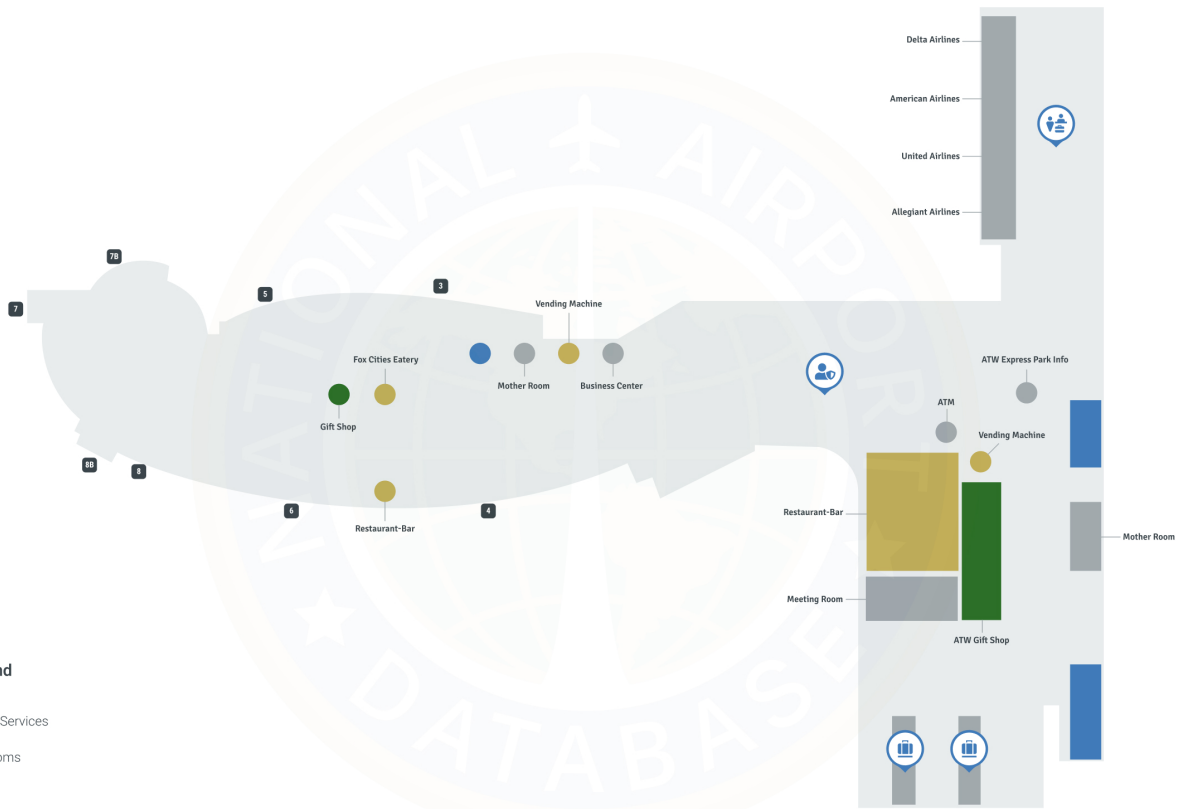

Appleton Airport ATW | Terminal

Appleton International Airport-Terminal

Map Legend

- Airport Services
- Restrooms
- Dining
- Shopping
- Security Checkpoint
- Baggage Claim
- Gates