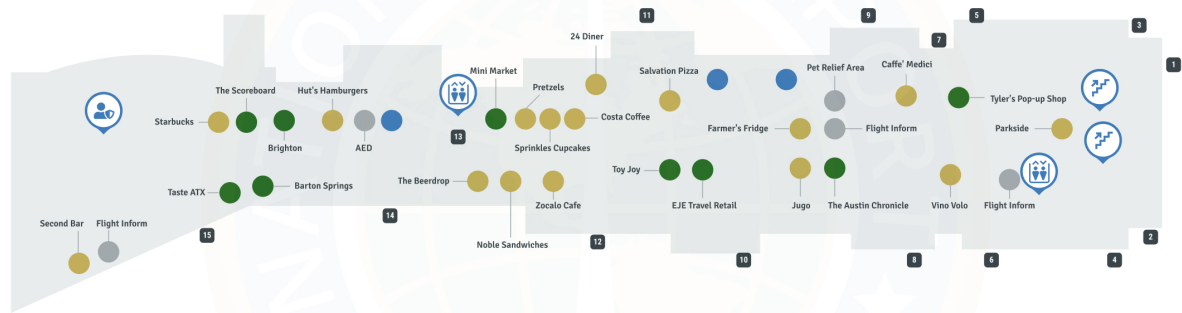

Austin-Bergstrom Airport AUS | East Concourse

Austin - Bergstrom International Airport - East Concourse

Map Legend

- Airport Services
- Restroom
- Dining
- Shopping
- TSA Security Checkpoint
- Elevator
- Stairs
- Gates