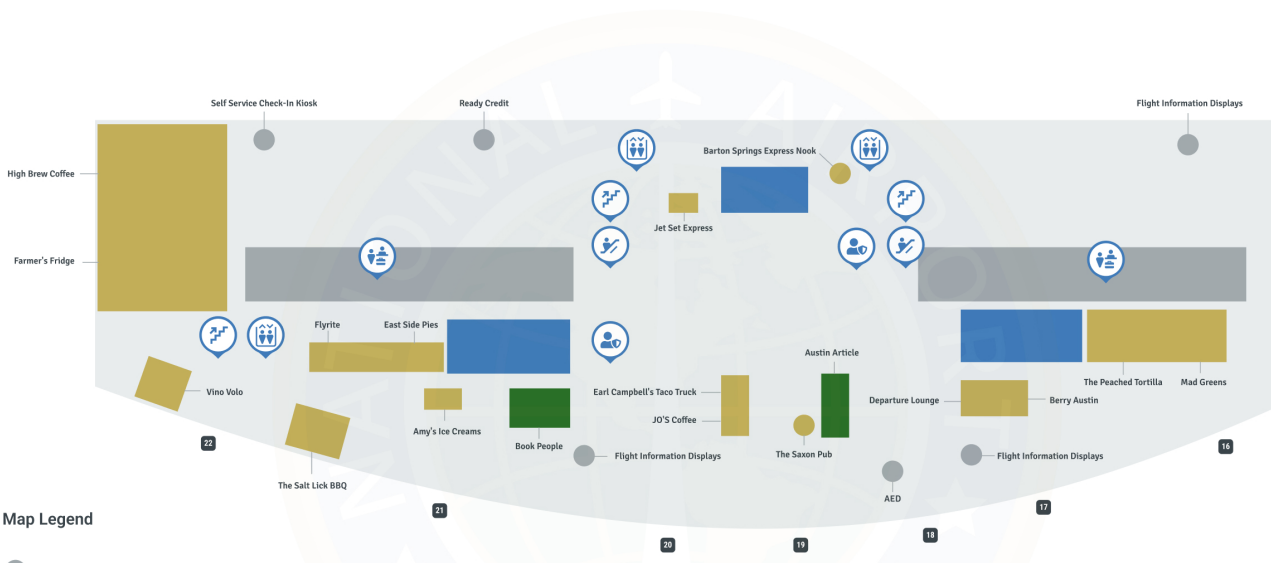

Austin-Bergstrom Airport AUS | Terminal

Airlines Served

Aeromexico Air Canada Alaska Airlines American Airlines British Airways Copa Airlines Delta Air Lines Hawaiian Airlines jetBlue Airways KLM Airlines Lufthansa Southwest Spirit Airlines Sun Country United Airlines Vacation Express Viva Aerobus WestJet

Austin - Bergstrom International Airport - Ticketing

Map Legend

- Airport Services
- Restroom
- Dining
- Shopping
- TSA Security Checkpoint
- Check-In
- Elevator
- Escalator
- Stairs
- Gates

Austin - Bergstrom International Airport - West Concourse

Map Legend

- Airport Services
- Restroom
- Dining
- Shopping
- TSA Security Checkpoint
- Lost & Found
- Gates

Austin - Bergstrom International Airport - Baggage Claim

Map Legend

- Airport Services
- Restroom
- Dining
- Shopping
- Baggage Claim
- Elevator
- Escalator
- Stairs