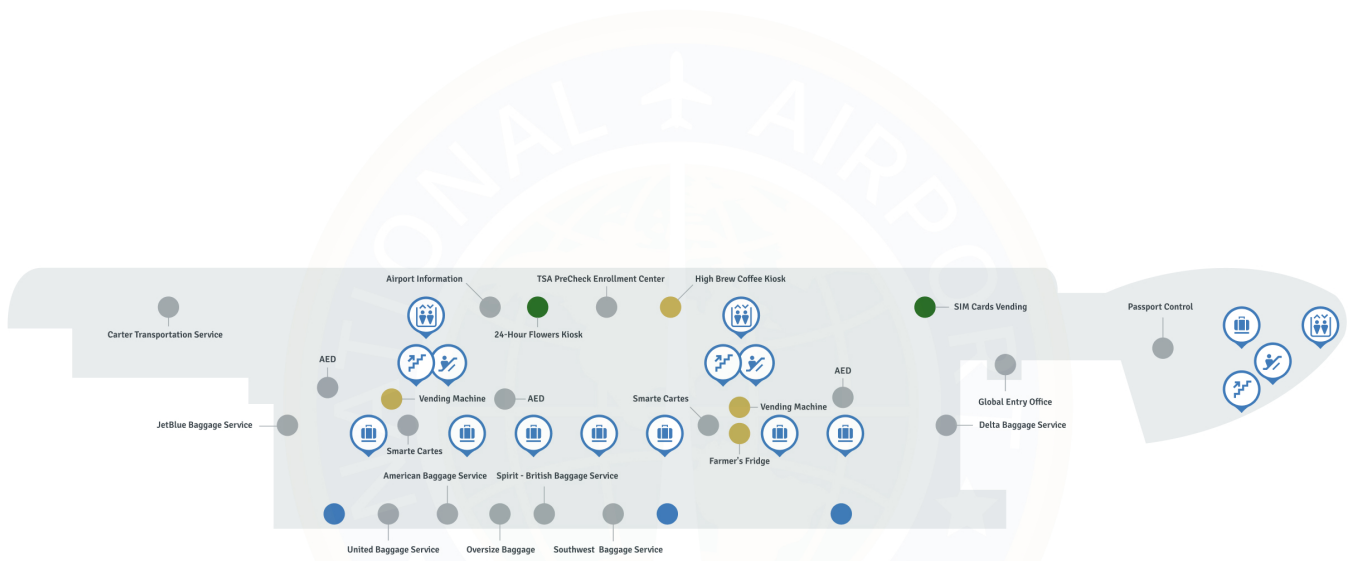

Austin-Bergstrom Airport AUS | Terminal

Airlines Served

Aeromexico Air Canada Alaska Airlines American Airlines British Airways Copa Airlines Delta Air Lines Hawaiian Airlines jetBlue Airways KLM Airlines Lufthansa Southwest Spirit Airlines Sun Country United Airlines Vacation Express Viva Aerobus WestJet

Austin - Bergstrom International Airport - Ticketing

Map Legend

- Airport Services
- Restroom
- Dining
- Shopping
- TSA Security Checkpoint
- Check-In
- Elevator
- Escalator
- Stairs
- Gates

Austin - Bergstrom International Airport - West Concourse

Map Legend

- Airport Services
- Restroom
- Dining
- Shopping
- TSA Security Checkpoint
- Lost & Found
- Gates

Austin - Bergstrom International Airport - Baggage Claim

Map Legend

- Airport Services
- Restroom
- Dining
- Shopping
- Baggage Claim
- Elevator
- Escalator
- Stairs