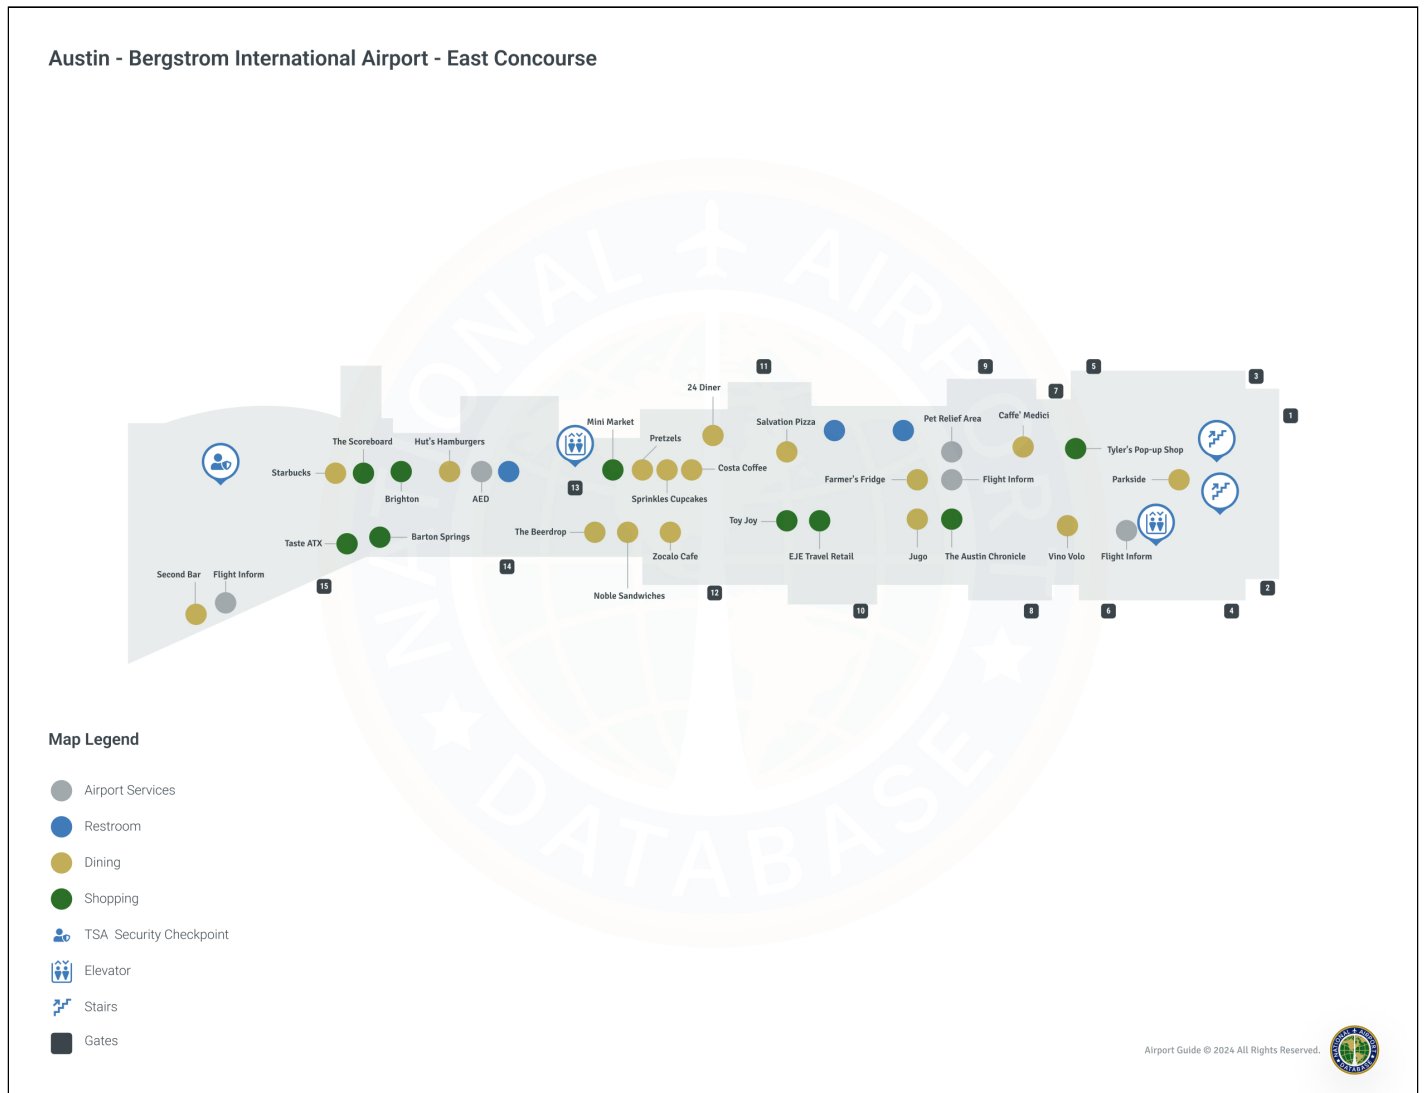

Austin-Bergstrom Airport AUS | Terminal

Airlines Served

Aeromexico Air Canada Alaska Airlines American Airlines British Airways Copa Airlines Delta Air Lines Hawaiian Airlines jetBlue Airways KLM Airlines Lufthansa Southwest Spirit Airlines Sun Country United Airlines Vacation Express Viva Aerobus WestJet

Austin - Bergstrom International Airport - Ticketing

Map Legend

- Airport Services
- Restroom
- Dining
- Shopping
- TSA Security Checkpoint
- Check-In
- Elevator
- Escalator
- Stairs
- Gates

Austin - Bergstrom International Airport - West Concourse

Map Legend

- Airport Services
- Restroom
- Dining
- Shopping
- TSA Security Checkpoint
- Lost & Found
- Gates

Austin - Bergstrom International Airport - Baggage Claim

Map Legend

- Airport Services
- Restroom
- Dining
- Shopping
- Baggage Claim
- Elevator
- Escalator
- Stairs