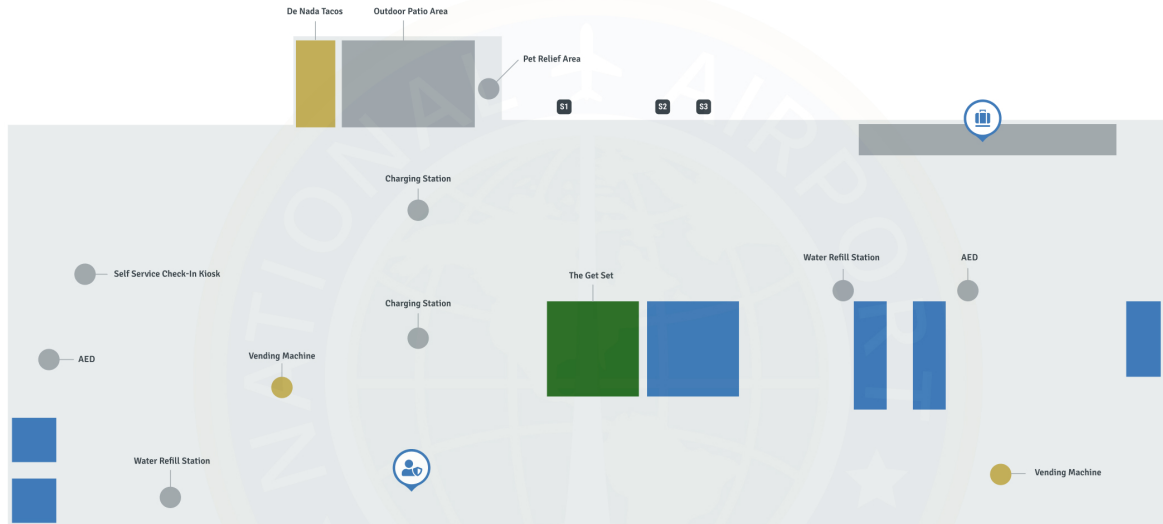

Austin-Bergstrom Airport AUS | South Terminal

Austin - Bergstrom International Airport - South Terminal

Map Legend

- Airport Services
- Restroom
- Dining
- Shopping
- TSA Security Checkpoint
- Baggage Claim
- Gates