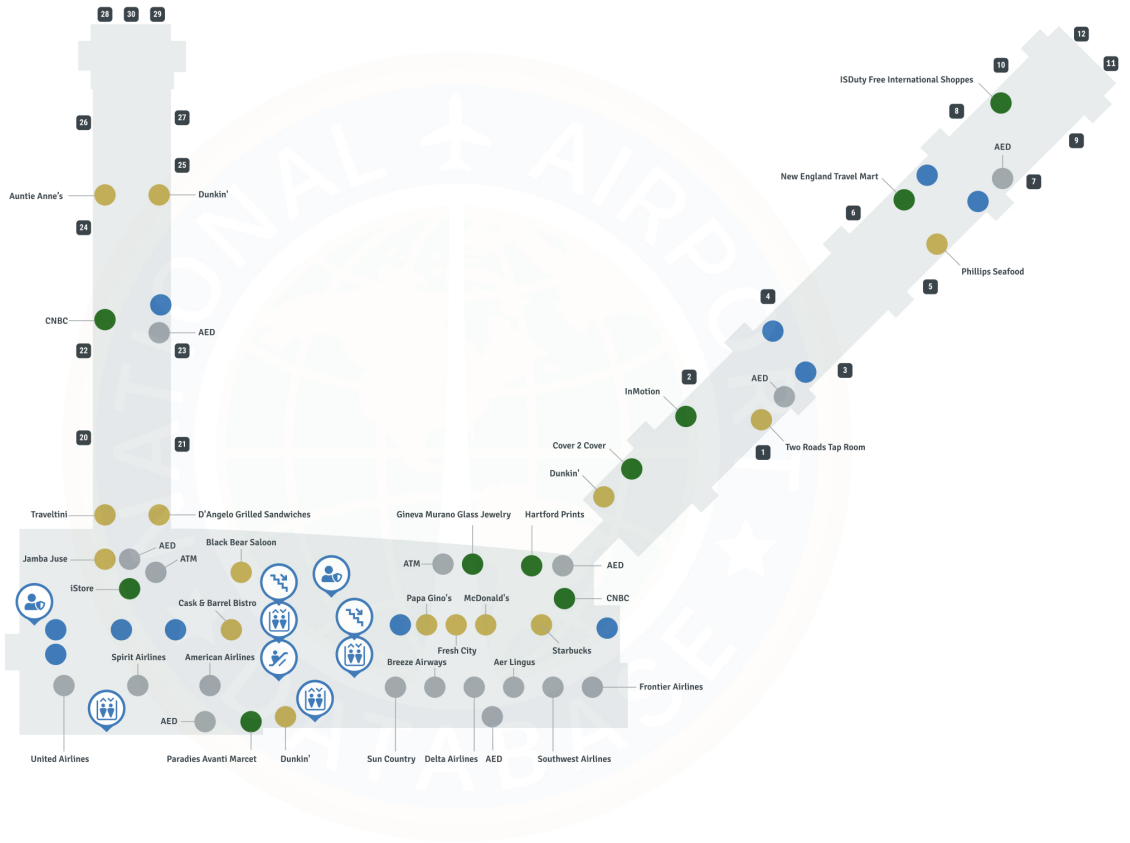

Bradley Airport BDL | Terminal

Airlines Served

Aer Lingus Air Canada American Airlines Breeze Airways Delta Frontier Airlines JetBlue Southwest Airlines Spirit Sun Country Airlines United Airlines

Bradley International Airport - Level 2

Map Legend

- Airport Services
- Restrooms
- Dining
- Shopping
- TSA Security Checkpoint
- Elevators
- Escalators
- Stairs
- Gates