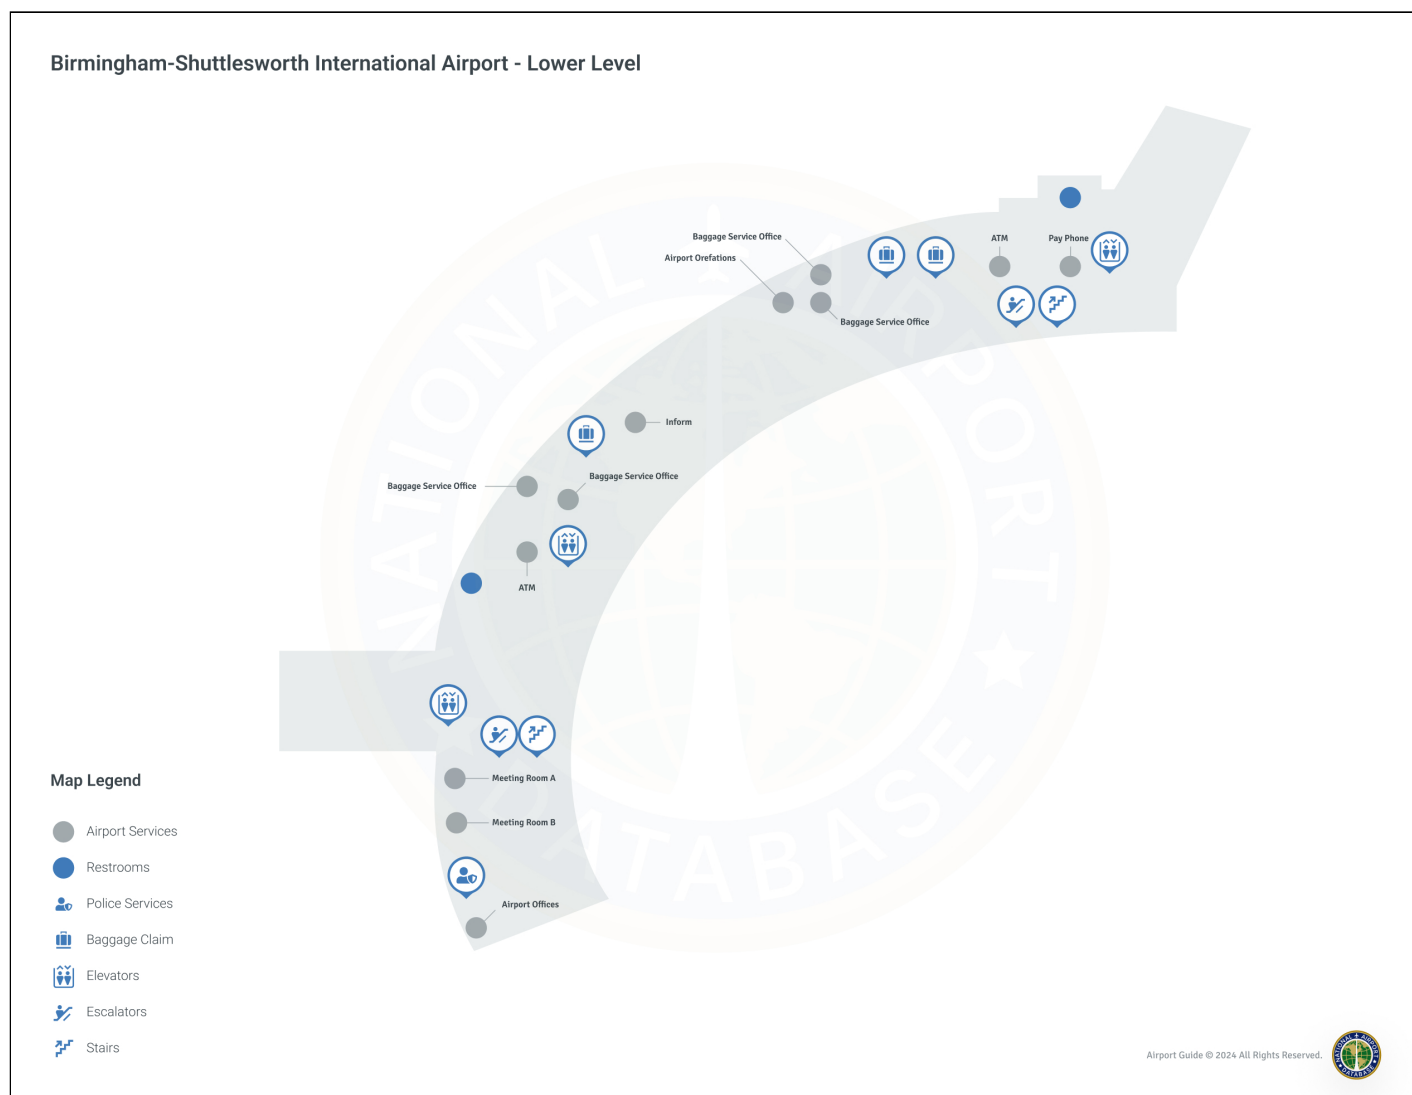

# Birmingham-Shuttlesworth Airport BHM | Terminal

## Airlines Served

American Airlines Delta Air Lines Southwest Airlines United Airlines

# Birmingham-Shuttlesworth International Airport - Upper Level

## Map Legend

-  Airport Services
-  Restrooms
-  Dining
-  Shopping
-  Security Checkpoint
-  Ticketing - Check-In
-  Elevators
-  Escalators
-  Stairs
-  Gates