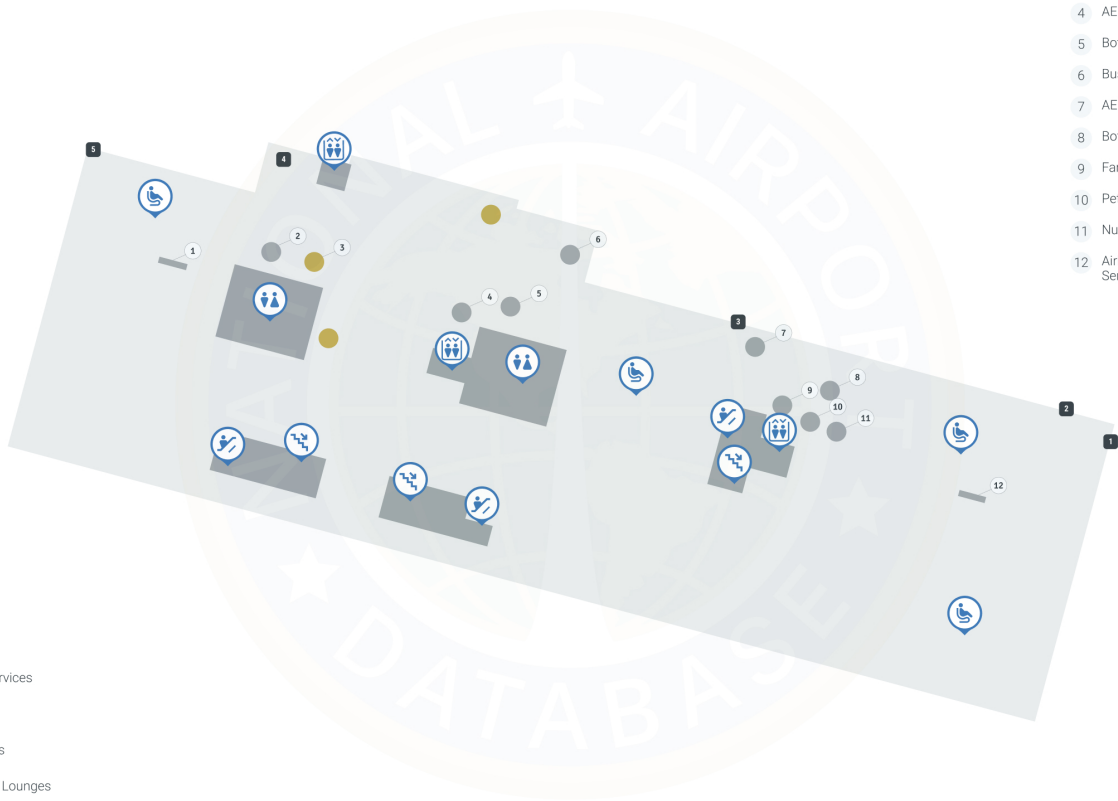

## Midamerica Airport Terminal 1 Level 2

1. Airline Customer Service
2. Bottle Filing Station
3. Vending Machine
4. AED
5. Bottle Filing Station
6. Business Lounge
7. AED
8. Bottle Filing Station
9. Family Restrooms
10. Pet Relief Area
11. Nursing Room
12. Airline Customer Service

# Scott AFB-Midamerica - level 1

- 1 Bottle Filing Station
- 2 Parking Pay on Foot
- 3 Parking Counter
- 4 AED
- 5 ATM
- 6 Vending Machine
- 7 Parking Pay on Foot
- 8 AED

## Map Legend

- Dining
- Shopping
- Airport Services
- Security Checkpoint
- Elevators
- Restrooms
- baggage hall
- Escalator
- Rental Car
- Security Checkpoint Entrance
- Stairs-up

### Map Legend

- Dining
- Airport Services
- Elevators
- Restrooms
- Departure Lounges
- Escalator
- Gates
- Stairs-up