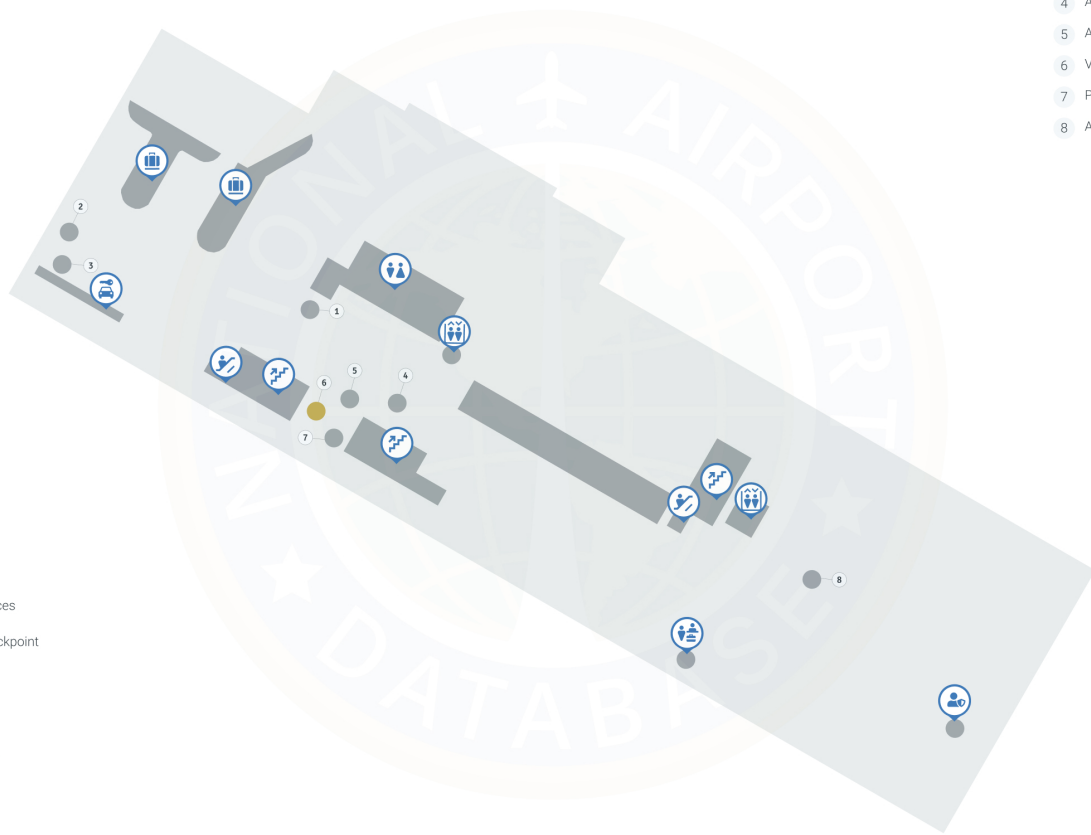

## Midamerica Airport Terminal 1 Level 1

1. Bottle Filing Station
2. Parking Pay on Foot
3. Parking Counter
4. AED
5. ATM
6. Vending Machine
7. Parking Pay on Foot
8. AED

## Midamerica Airport Terminal 1 Level 2

1. Airline Customer Service
2. Bottle Filing Station
3. Vending Machine
4. AED
5. Bottle Filing Station
6. Business Lounge
7. AED
8. Bottle Filing Station
9. Family Restrooms
10. Pet Relief Area
11. Nursing Room
12. Airline Customer Service

## Map Legend

- Dining
- Shopping
- Airport Services
- Security Checkpoint
- Elevators
- Restrooms
- baggage hall
- Escalator
- Rental Car
- Security Checkpoint Entrance
- Stairs-up

### Map Legend

- Dining
- Airport Services
- Elevators
- Restrooms
- Departure Lounges
- Escalator
- Gates
- Stairs-up