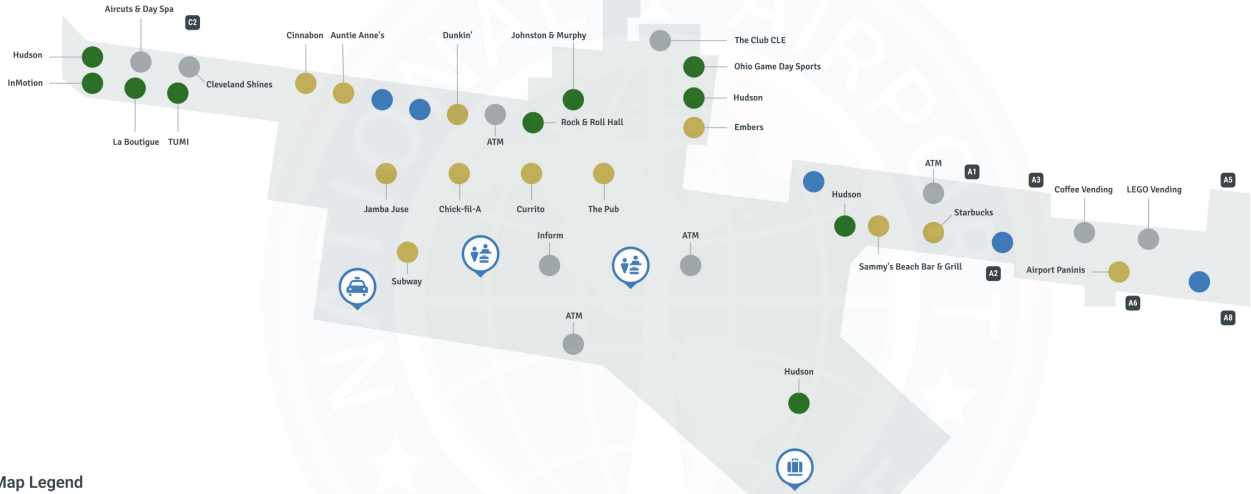

Cleveland Hopkins Airport CLE | Terminal

Cleveland-Hopkins International Airport - Main Terminal

Map Legend

- Airport Services
- Restrooms
- Dining
- Shopping
- Baggage Claim
- Ticketing
- Taxi Service
- Gates