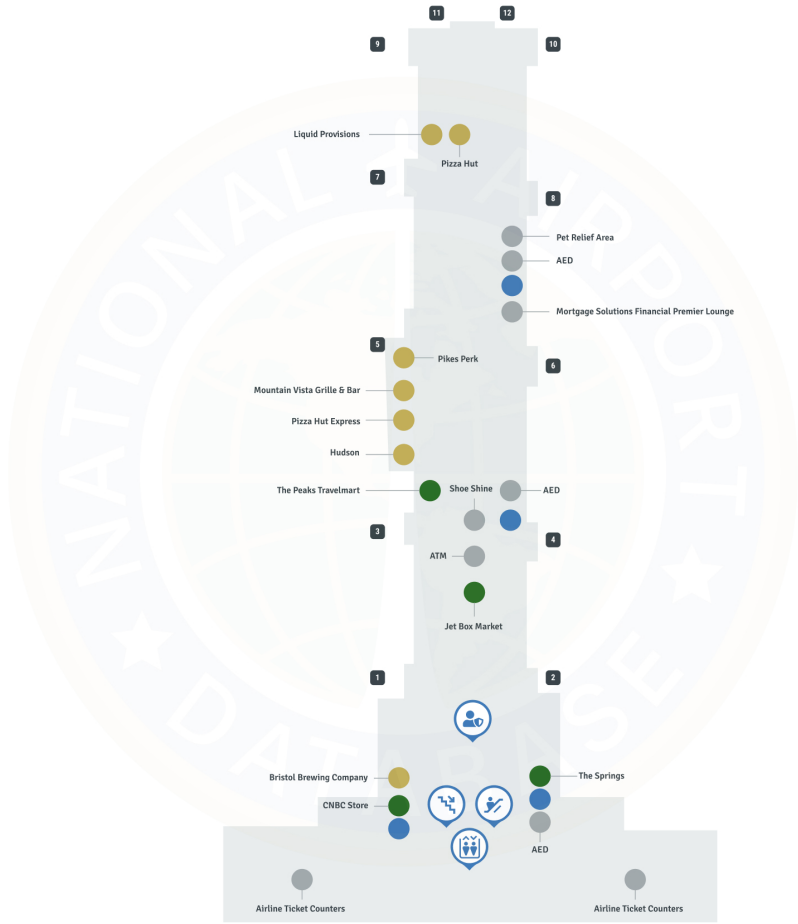

# Colorado Springs Airport COS | Terminal

## Airlines Served

American Airlines Avelo Airlines Delta Air Lines Southwest Airlines Sun Country Airlines United Airlines

# City of Colorado Springs Municipal Airport - Second Floor

## Map Legend

- Airport Services
- Restrooms
- Dining
- Shopping
- TSA Security Checkpoint
- Elevator
- Escalator
- Stair
- Gates