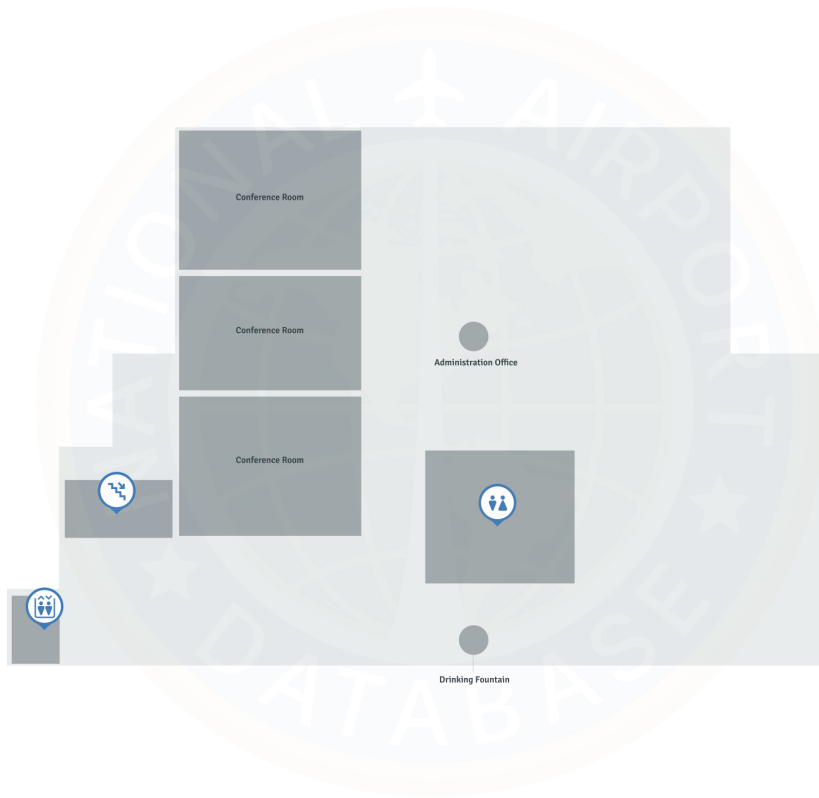

### Map Legend

- Dining
- Airport Services
- Shopping
- Restroom
- Ticket Counter
- Elevators
- Escalators
- Stairs-up
- Baggage Claim
- Rental Car

# Duluth International Airport - Level 2

## Map Legend

-  Dining
-  Airport Services
-  Shopping
-  Elevators
-  Stairs
-  Escalator
-  Security Checkpoint
-  Customs control
-  Restrooms
-  TSA Checkpoint
-  Passenger Terminal

## Map Legend

- Airport Services
- 🚪 Elevators
- 🪜 Stairs
- 🧑‍🚻 Restrooms