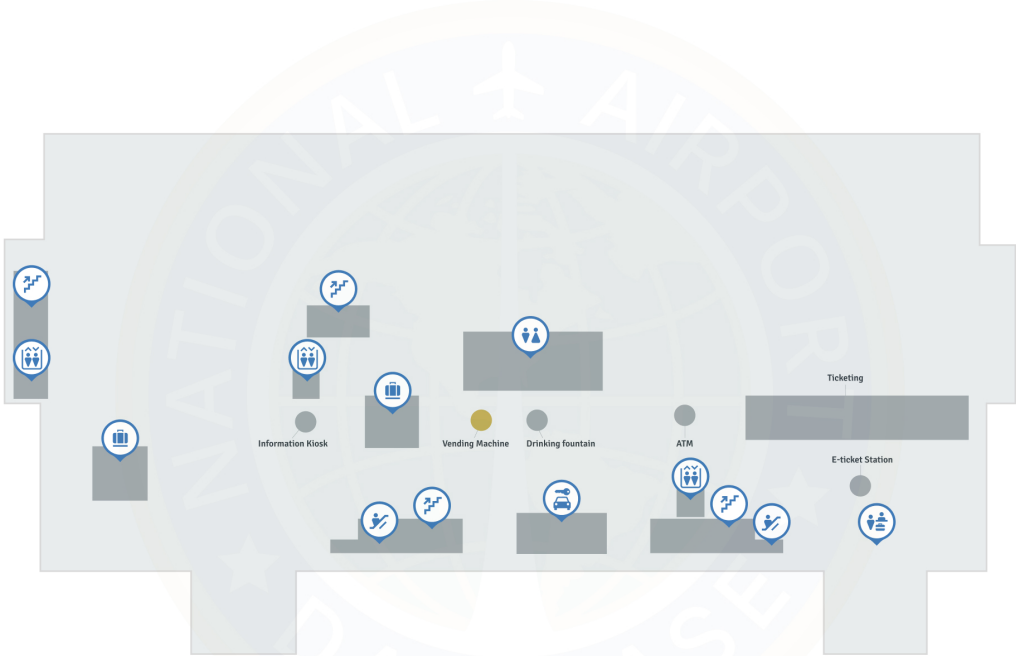

# Duluth Airport DLH | Terminal

Duluth International Airport - Level 1

### Map Legend

- Dining
- Airport Services
- Shopping
- Restroom
- Ticket Counter
- Elevators
- Escalators
- Stairs-up
- Baggage Claim
- Rental Car

## Map Legend

-  Dining
-  Airport Services
-  Shopping
-  Elevators
-  Stairs
-  Escalator
-  Security Checkpoint
-  Customs control
-  Restrooms
-  TSA Checkpoint
-  Passenger Terminal

## Map Legend

- Airport Services
- 🚪 Elevators
- 🪜 Stairs
- 🧑‍🚻 Restrooms