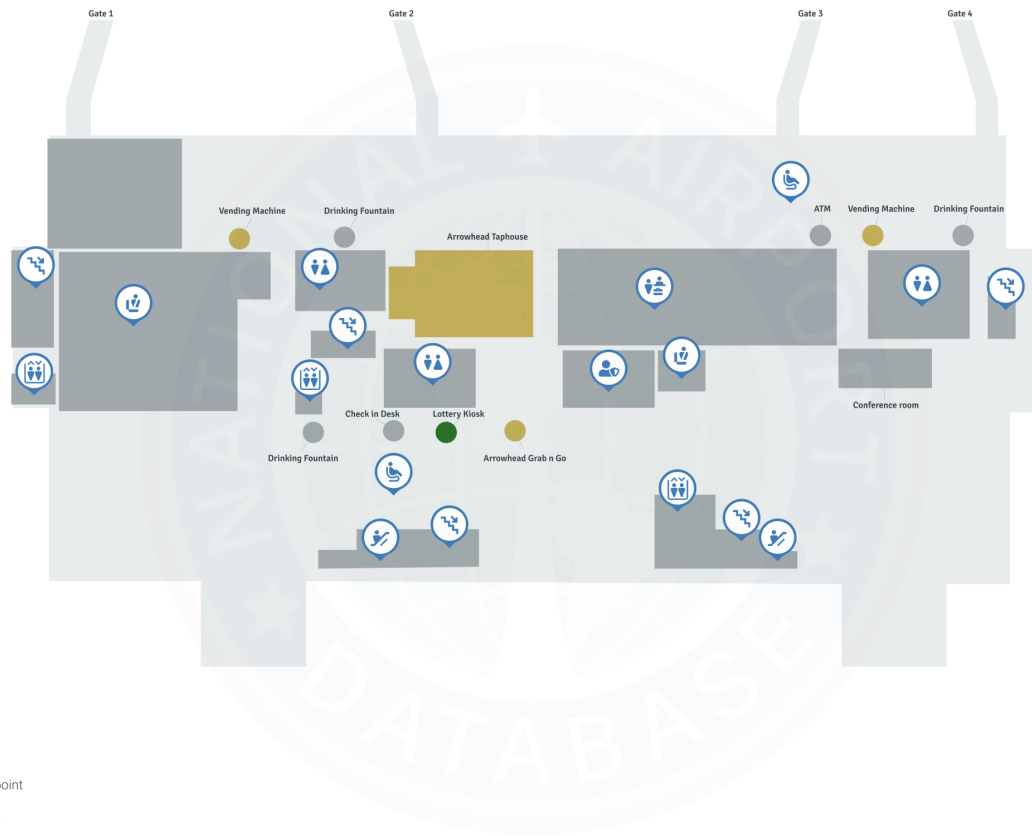

# Duluth Airport DLH | Terminal

Duluth International Airport - Level 1

### Map Legend

- Dining
- Airport Services
- Shopping
- Restroom
- Ticket Counter
- Elevators
- Escalators
- Stairs-up
- Baggage Claim
- Rental Car

## Map Legend

-  Dining
-  Airport Services
-  Shopping
-  Elevators
-  Stairs
-  Escalator
-  Security Checkpoint
-  Customs control
-  Restrooms
-  TSA Checkpoint
-  Passenger Terminal

## Map Legend

- Airport Services
- 🚪 Elevators
- 🪜 Stairs
- 🧑‍🚻 Restrooms