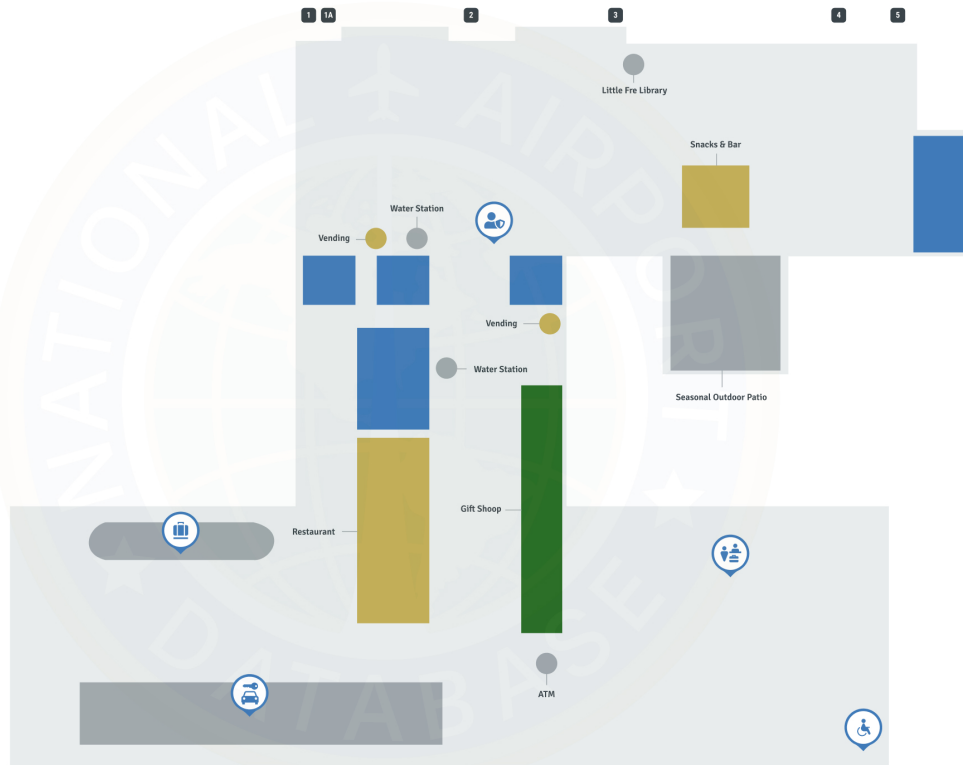

Durango La Plata County Airport DRO | Terminal

DRO/Durango - La Plata County Airport - Terminal

Map Legend

- Airport Services
- Restrooms
- Dining
- Shopping
- TSA Screening
- Baggage Claim
- Check In
- Rental Car
- Wheelchair Storage
- Gates