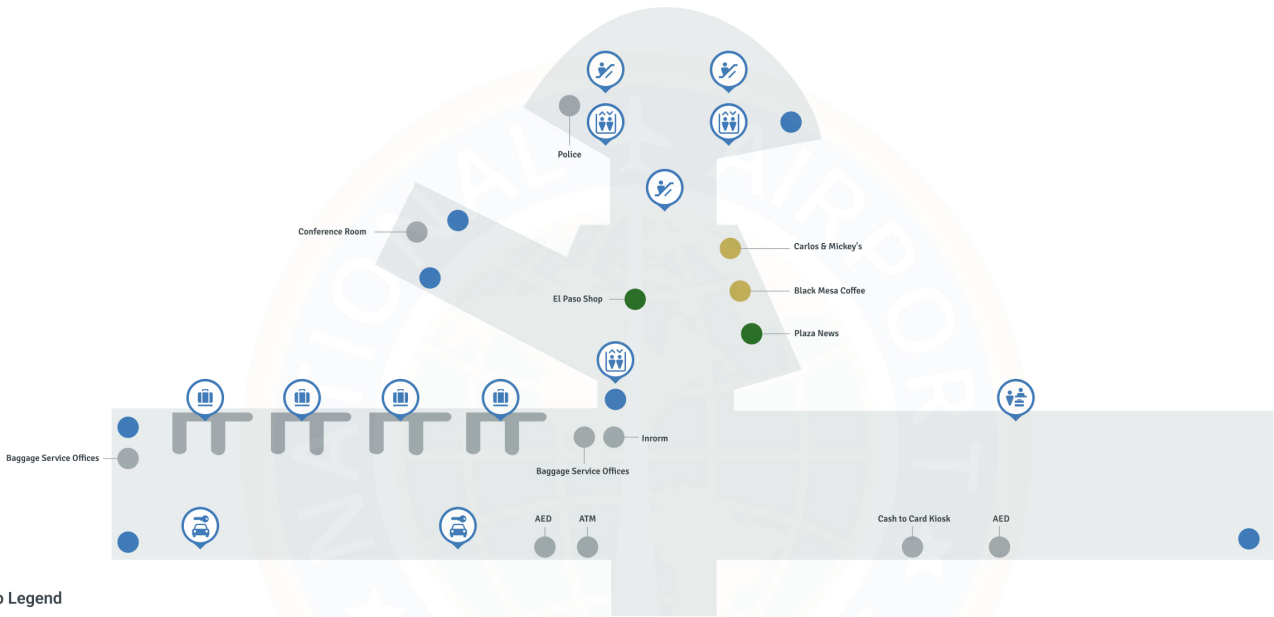

El Paso Airport ELP | Terminal

El Paso International Airport - Lower Level

Map Legend

- Airport Services
- Restrooms
- Dining
- Shopping
- 👤 Ticketing - Check In
- 📦 Baggage Claim
- 🚶 Elevator
- 🚗 Rental Car
- 👉 Escalator

El Paso International Airport - Upper Level

Map Legend

- Airport Services
- Restrooms
- Dining
- Shopping
- 👤 TSA Security Checkpoint
- 🪜 Escalator
- 🛗 Elevator
- 🔍 Lost & Found
- Gates