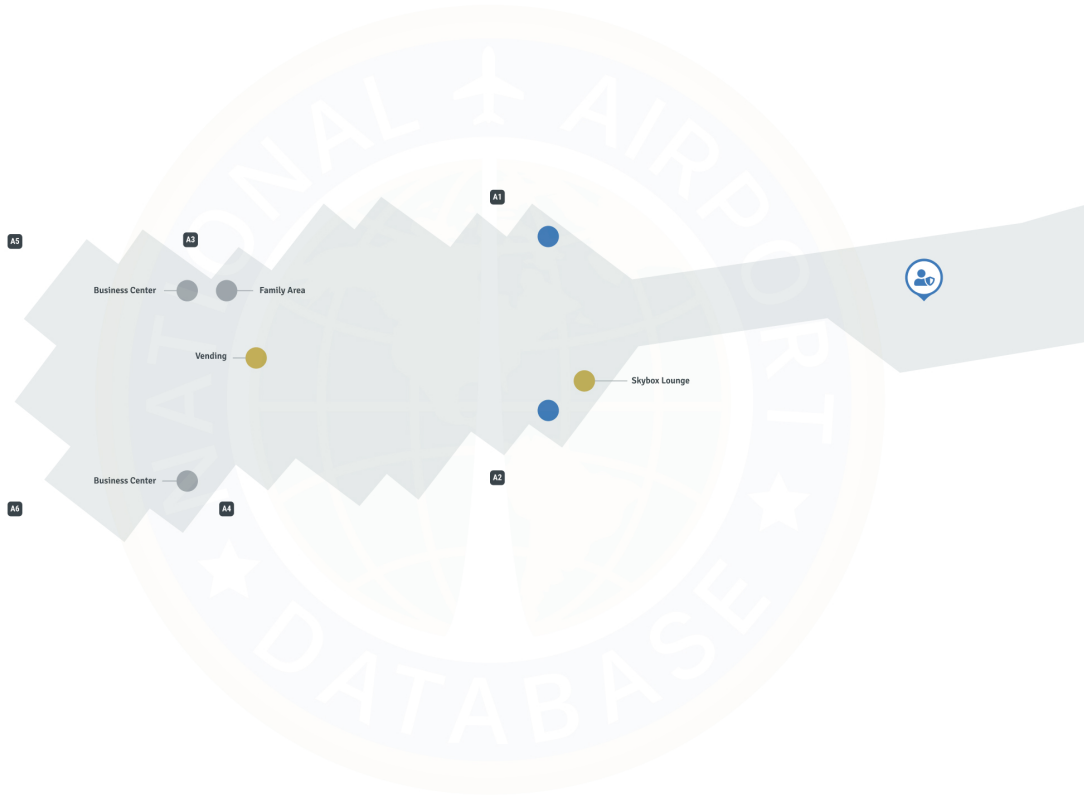

Green Bay Airport GRB | Concourse A

Green Bay-Austin Straubel International Airport - Concourse A

Map Legend

- Airport Services
- Restrooms
- Dining
- TSA Security Checkpoint
- Gates

Airport Guide © 2024 All Rights Reserved.