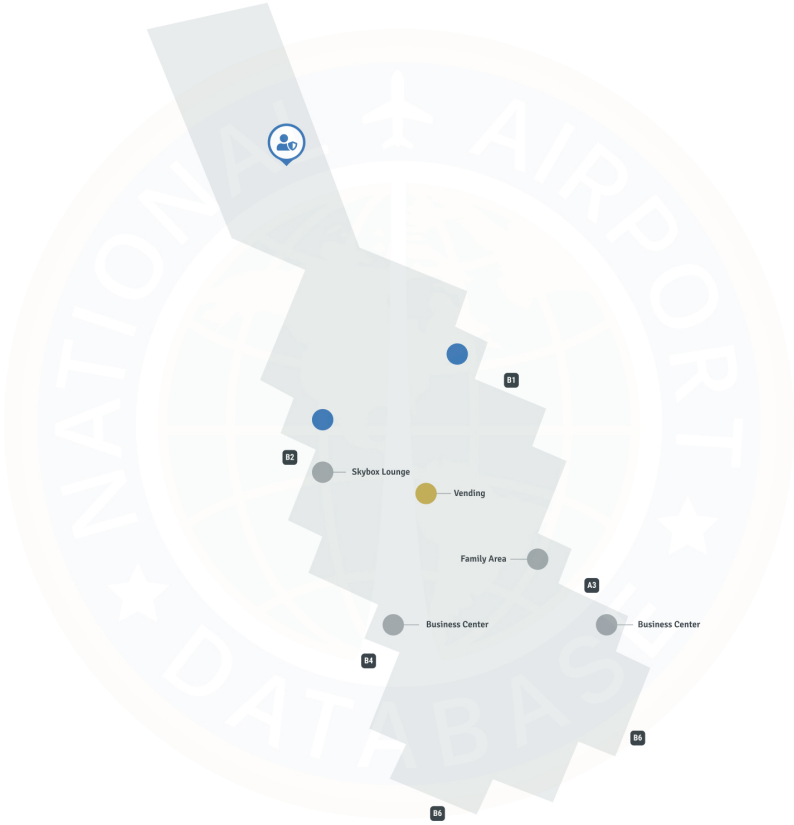

Green Bay Airport GRB | Concourse B

Green Bay-Austin Straubel International Airport - Concourse B

Map Legend

- Airport Services
- Restrooms
- Dining
- TSA Security Checkpoint
- Gates