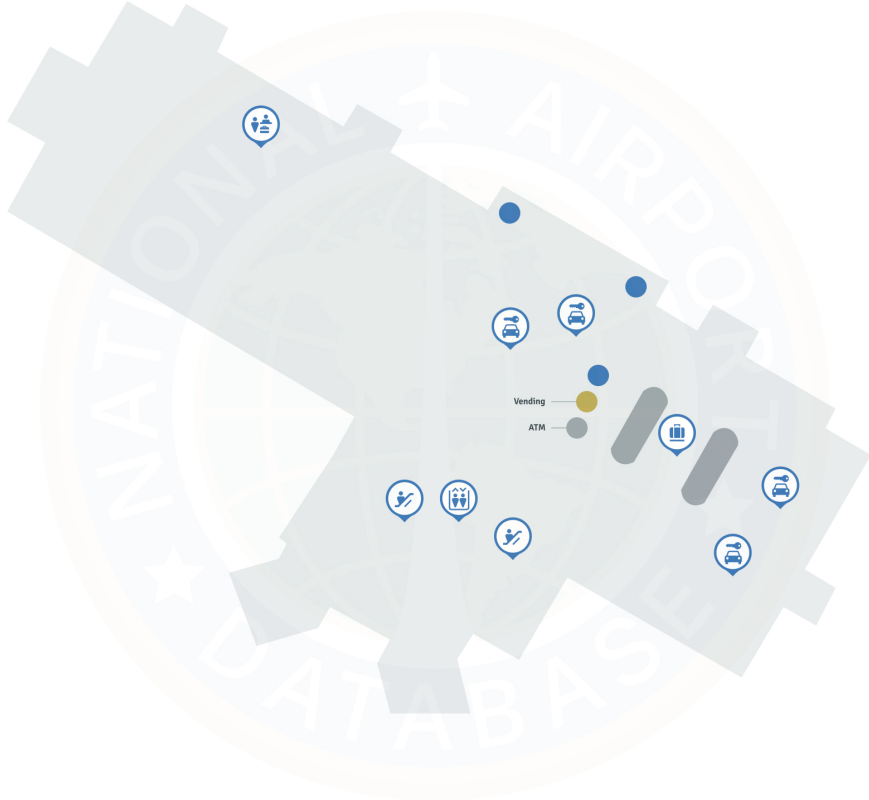

Green Bay Airport GRB | Terminal

Green Bay-Austin Straubel International Airport - Main Terminal

Map Legend

- Airport Services
- Restrooms
- Dining
- Shopping
- 🗳️ Baggage Claim
- 🚪 Elevator
- 🏃 Escalator
- 🧑‍✈️ Ticketing - Check In