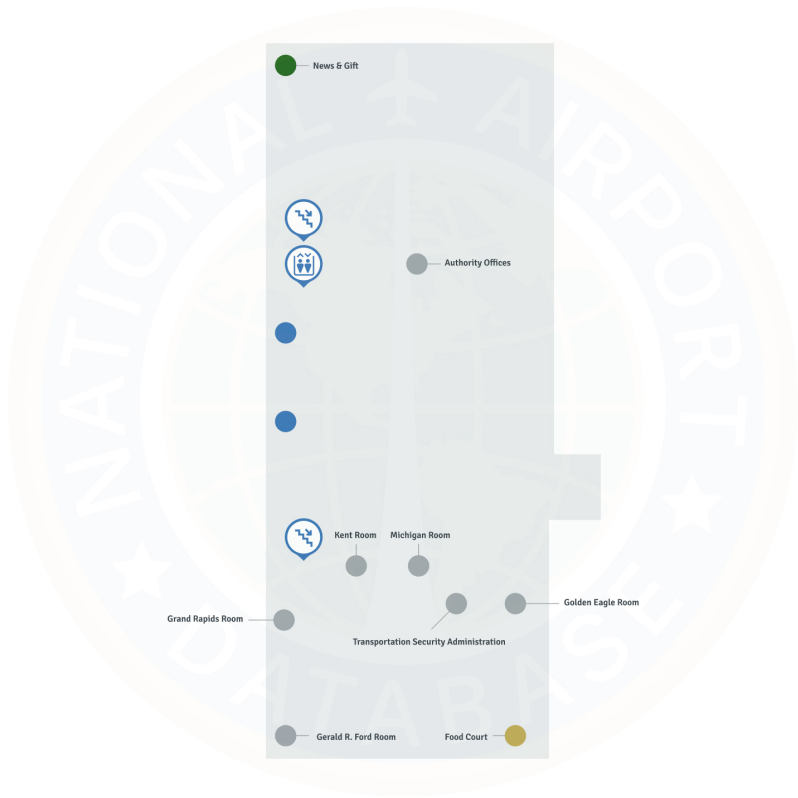

# Grand Rapids Airport GRR | Terminal

## Grand Rapids Airport Terminal 1 Level 1

1. Luggage Cart
2. AED
3. Southwest Airlines
4. Allegiant Airlines
5. Frontier Airlines
6. United Airlines
7. Information
8. AED
9. ATM
10. Delta Airlines
11. American Airlines
12. Vending
13. News and Gifts
14. Kids Port
15. AED
16. Business Center
17. Nursing Area
18. Military Welcome Center
19. Vending
20. News and Gifts
21. Starbucks
22. AED
23. ATM
24. Kids Port
25. Business Center
26. Prospect Hill by Founders Brewing Company

## Map Legend

- Airport Services
- Restroom
- Dining
- Shopping
- Elevator
- Stairs

## Map Legend

- Airport Services
- Restrooms
- Dining
- Shopping
- TSA Security Checkpoint
- Baggage Claim
- Elevator
- Rental Car
- Stairs