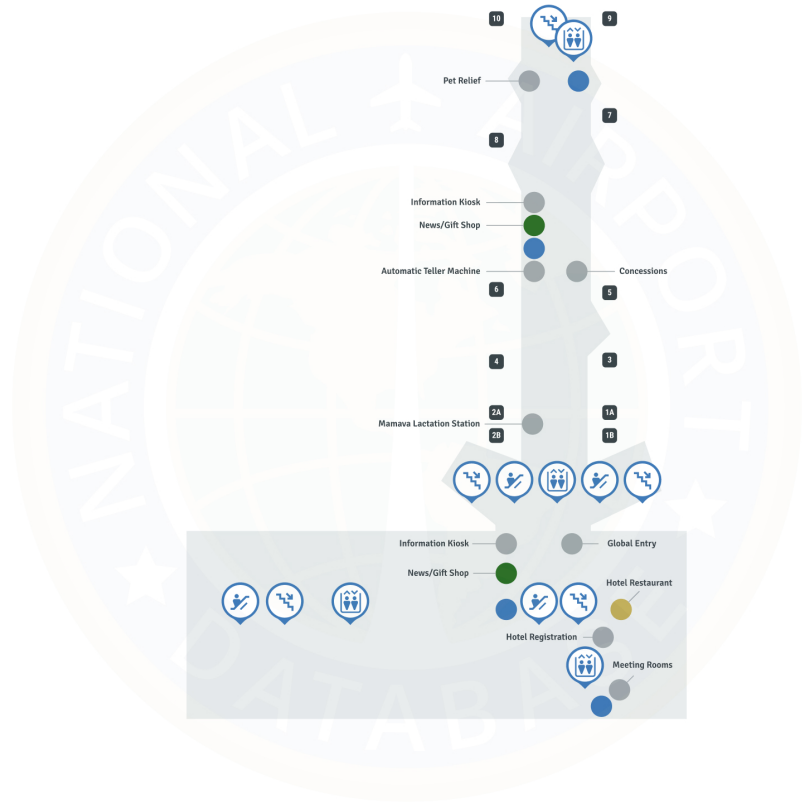

Huntsville Airport HSV | Terminal

Huntsville International - Carl T Jones Field Airport - Ground Level

Map Legend

- Airport Services
- Restrooms
- ☐ Baggage Claim
- ☐ Elevator
- ☐ Escalator
- ☐ Stairs
- ☐ Rental Car

Huntsville International - Carl T Jones Field Airport - Concourse Level

Map Legend

- Airport Services
- Restroom
- Dining
- Shopping
- Elevator
- Escalator
- Stairs
- Gates