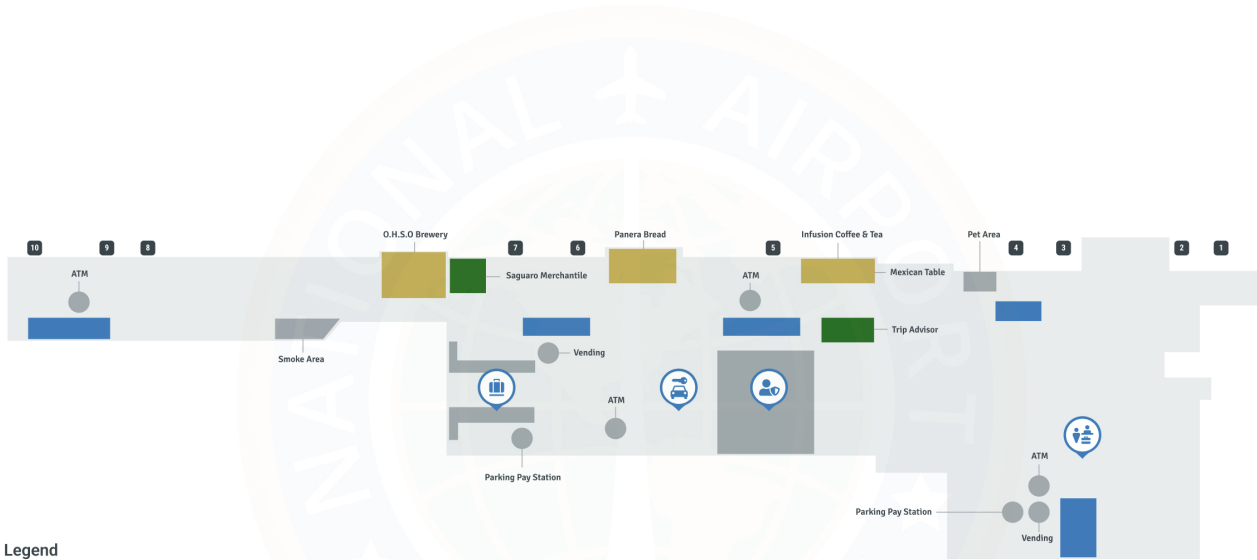

Phoenix Mesa Gateway Airport IWA | Terminal

Phoenix - Mesa Gateway Airport - Terminal

Map Legend

- Airport Services
- Restroom
- Dining
- Shopping
- TSA Security Checkpoint
- Baggage Claim
- Ticketing
- Rental Car
- Gates