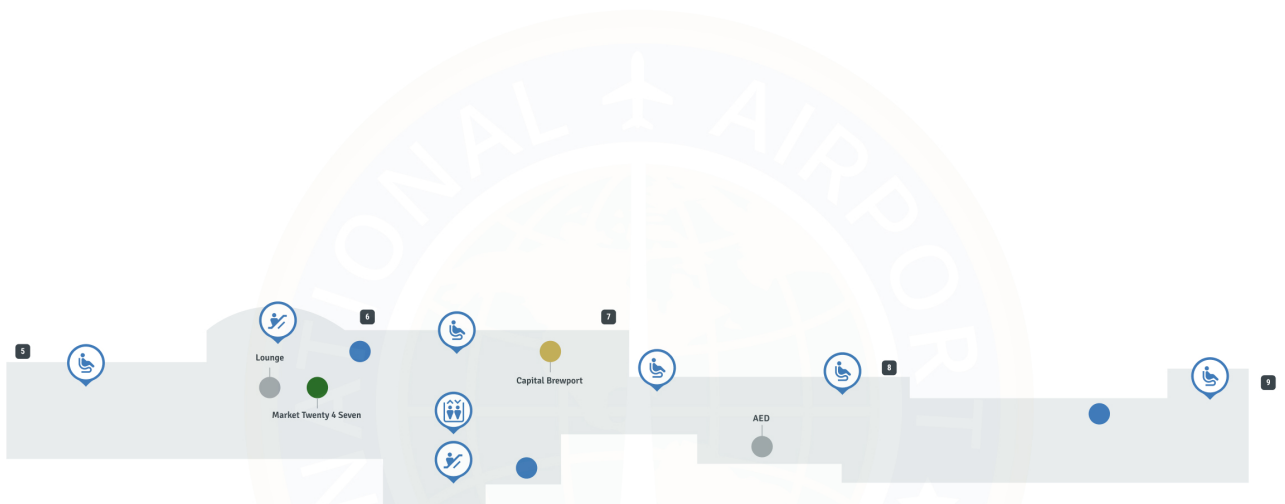

Capital Region Airport LAN | Terminal

Capital Region International Airport - Ground Floor

Map Legend

- Airport Services
- Restroom
- Shopping
- TSA Security Checkpoint
- Baggage Claim
- Rental Car
- Escalator
- Elevator
- Gates

Capital Region International Airport - Upper Floor

Map Legend

- Airport Services
- Restroom
- Dining
- Shopping
- 🚪 Elevator
- 🚶 Escalator
- 🚶 Waiting Area
- 🚪 Gates