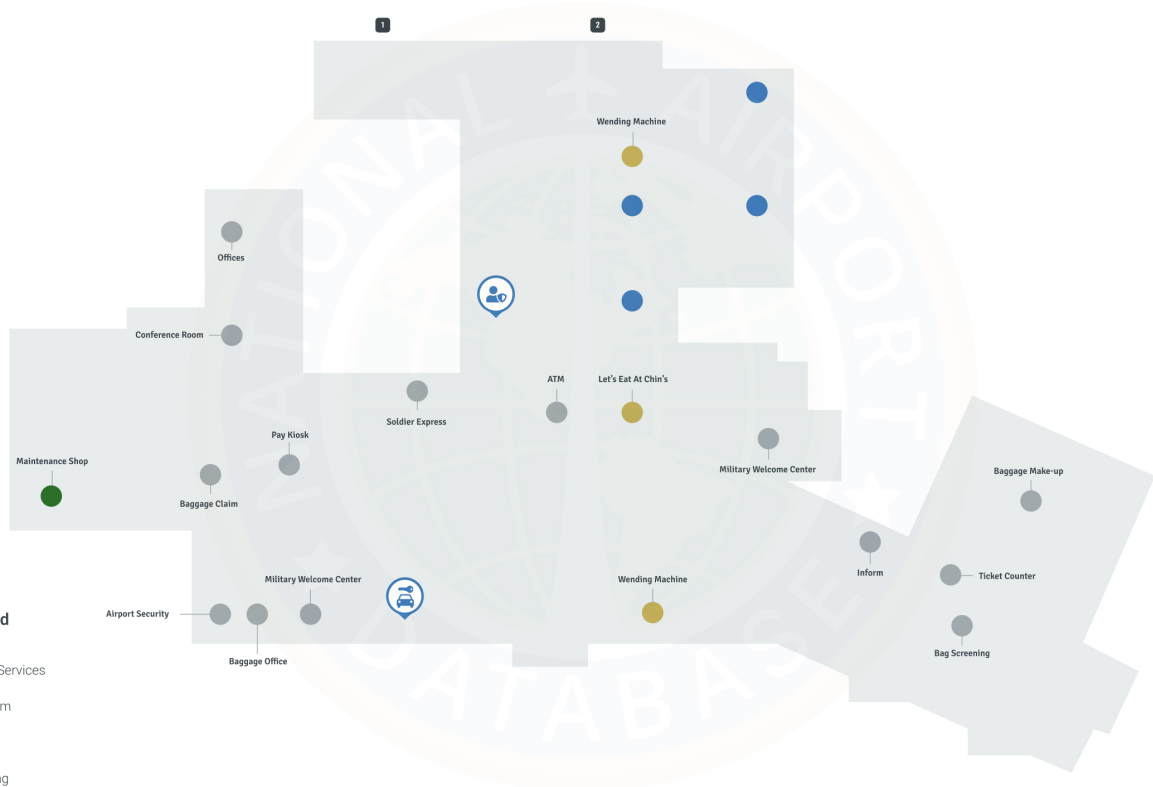

# Lawton-Fort Sill Airport LAW | Terminal

## Lawton - Fort Sill Regional Airport - Terminal

### Map Legend

- Airport Services
- Restroom
- Dining
- Shopping
- TSA Security Checkpoint
- Rental Car
- Gates