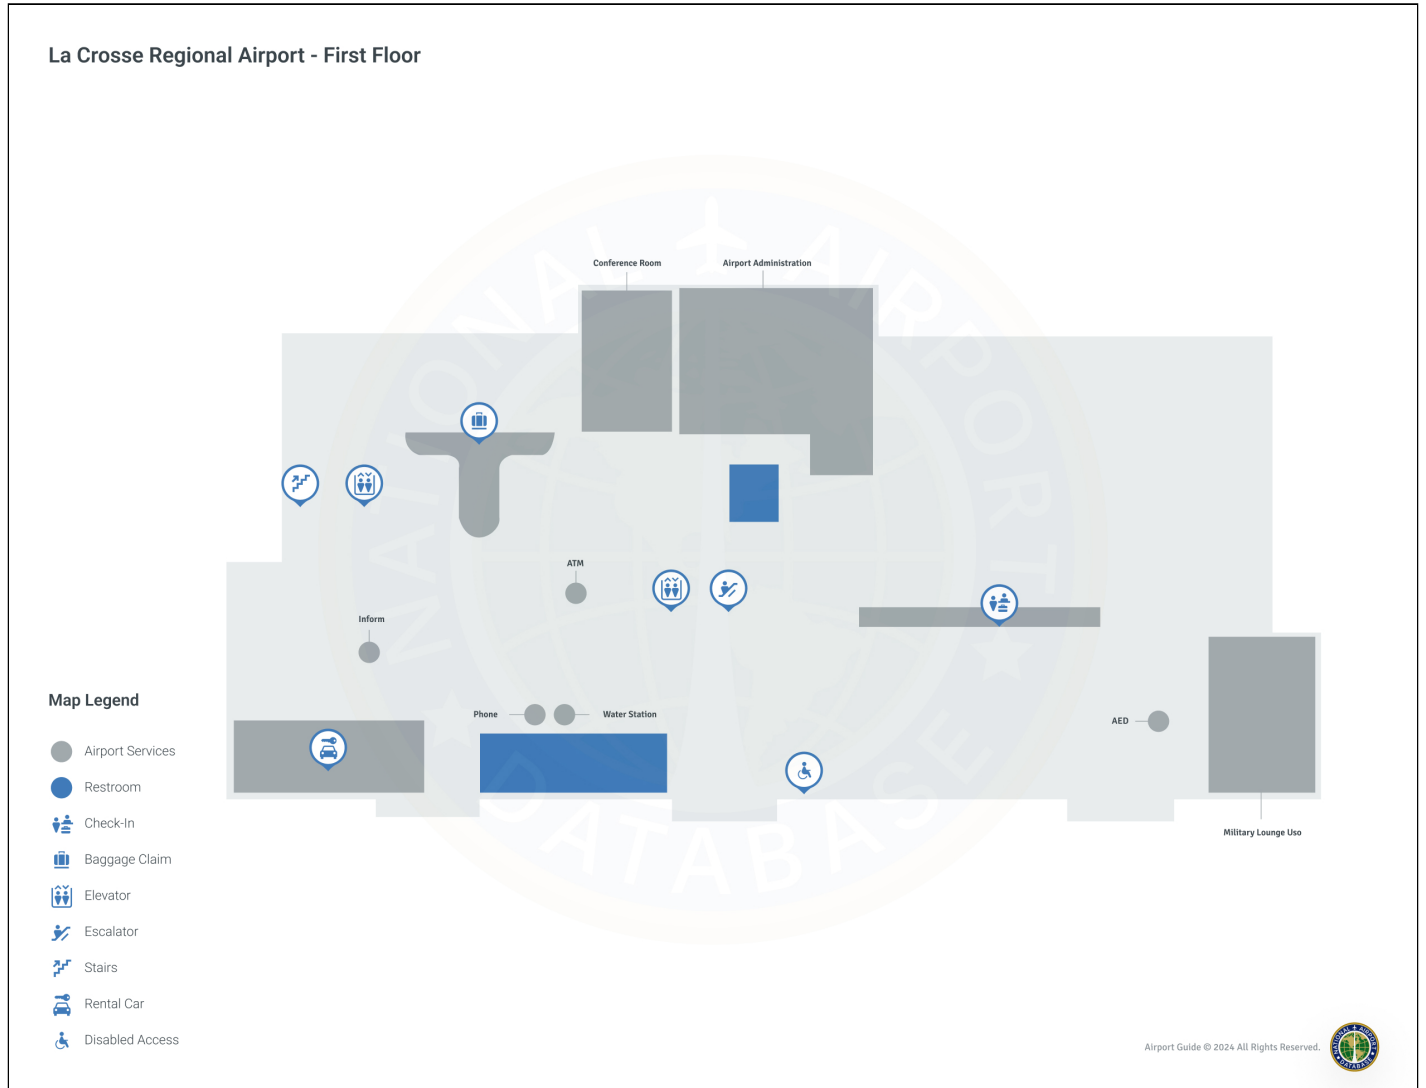

La Crosse Airport LSE | Terminal

Airlines Served

43.875765879,-91.263897317~43.875776189,-91.262845754~43.874742666,-91.262832867~43.874745244,-91.263887008~43.875765879,-91.263897317

La Crosse Regional Airport - Second Floor

Map Legend

- Airport Services
- Restroom
- Dining
- Shopping
- TSA Security Checkpoint
- Elevator
- Escalator
- Stairs
- Gates