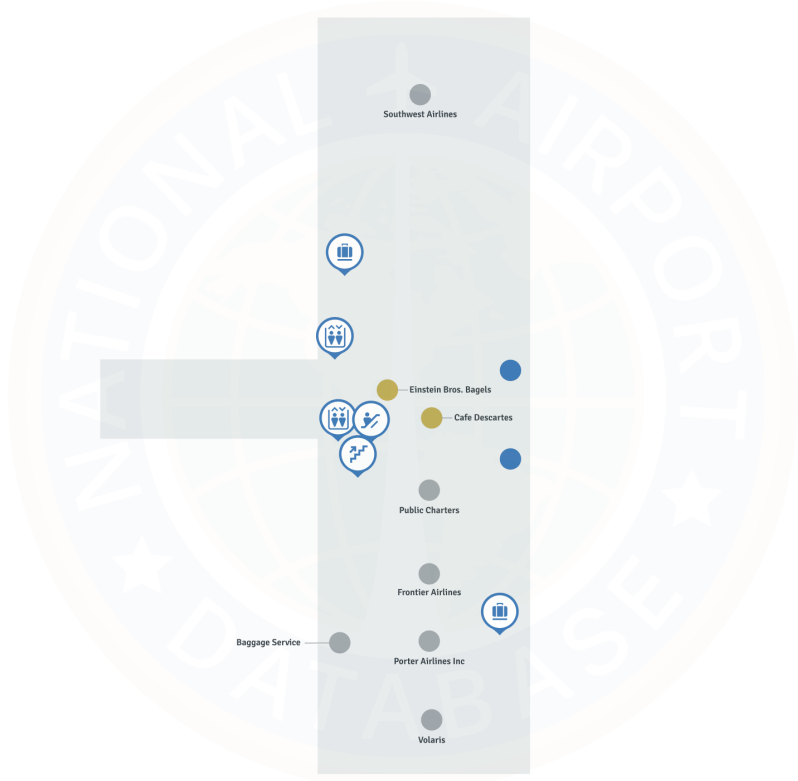

Chicago Midway Airport MDW | Main Terminal

Chicago Midway International Airport - Level C

Map Legend

-  Airport Services
-  Restroom
-  Security
-  Elevator

Chicago Midway International Airport - Main Terminal

Map Legend

- Airport Services
- Restroom
- Dining
- 🛫 Baggage Claim
- 🛗 Elevator
- 🏃 Escalator
- 🪜 Stairs

Chicago Midway International Airport - Lower Level A

Map Legend

- Airport Services
- Restroom
- Security