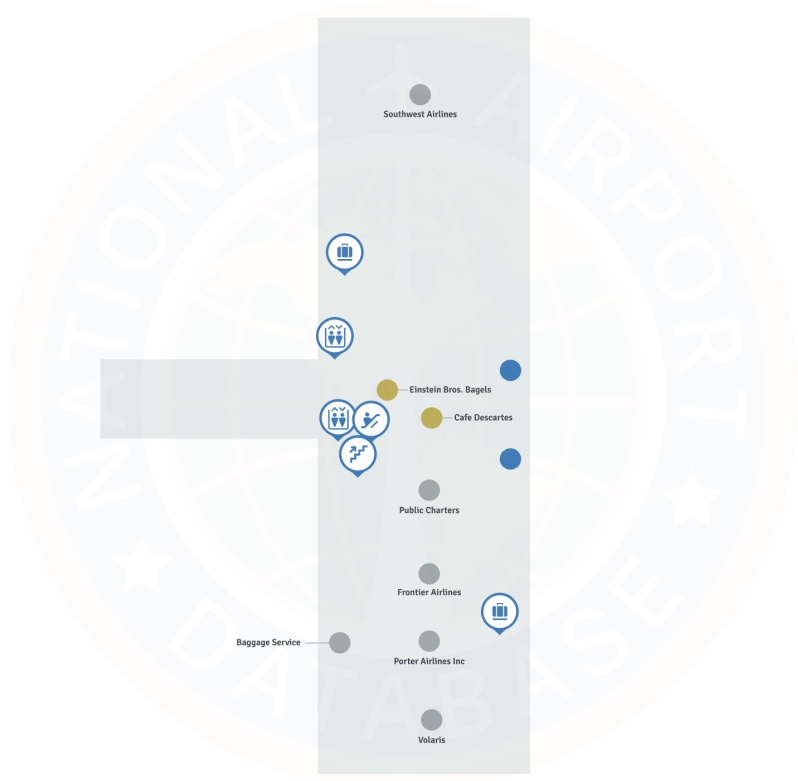

Chicago Midway Airport MDW | Terminal

Chicago Midway International Airport - Level C

Map Legend

-  Airport Services
-  Restroom
-  Security
-  Elevator

Chicago Midway International Airport - Main Terminal

Map Legend

- Airport Services
- Restroom
- Dining
- 📦 Baggage Claim
- 🚪 Elevator
- 🚶 Escalator
- 🪜 Stairs

Chicago Midway International Airport - Lower Level A

Map Legend

- Airport Services
- Restroom
- Security