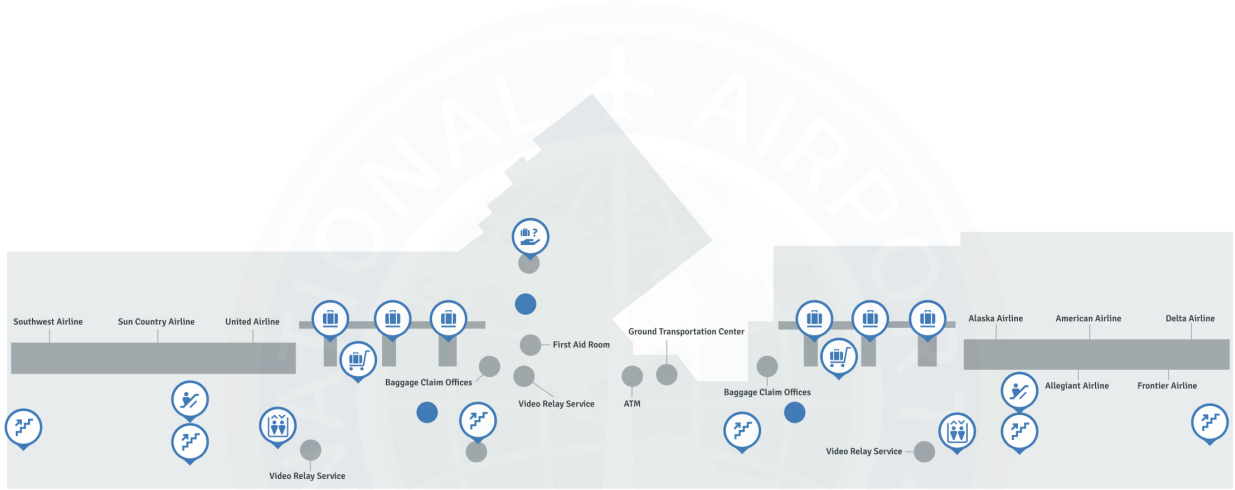

Eppley Airfield OMA | Terminal

Eppley Airfield Airport - T1 - Lower Level

Map Legend

- Airport Services
- Restrooms
- 🔍 Lost & Found
- 🧳 Baggage Claim
- 🛒 Smart Carte
- 🚗 Elevator
- 🚶 Escalator
- 🚶 Stairs

Eppley Airfield Airport - T2 - Upper Level

Map Legend

- Airport Services
- Shopping
- Dining
- Restrooms
- TSA Security Checkpoint
- Elevator
- Escalator
- Stairs
- Gates