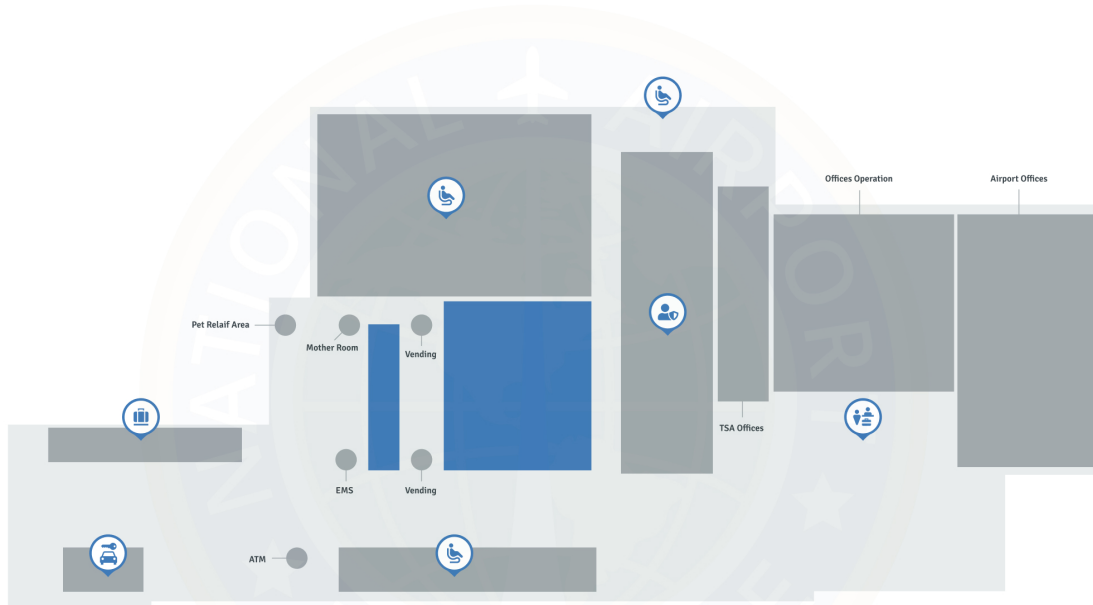

Barkley Airport PAH | Terminal

Barkley Regional Airport - Terminal

Map Legend

- Airport Services
- Restroom
- TSA Security Checkpoint
- Baggage Claim
- Check In
- Rental Car
- Waiting Area