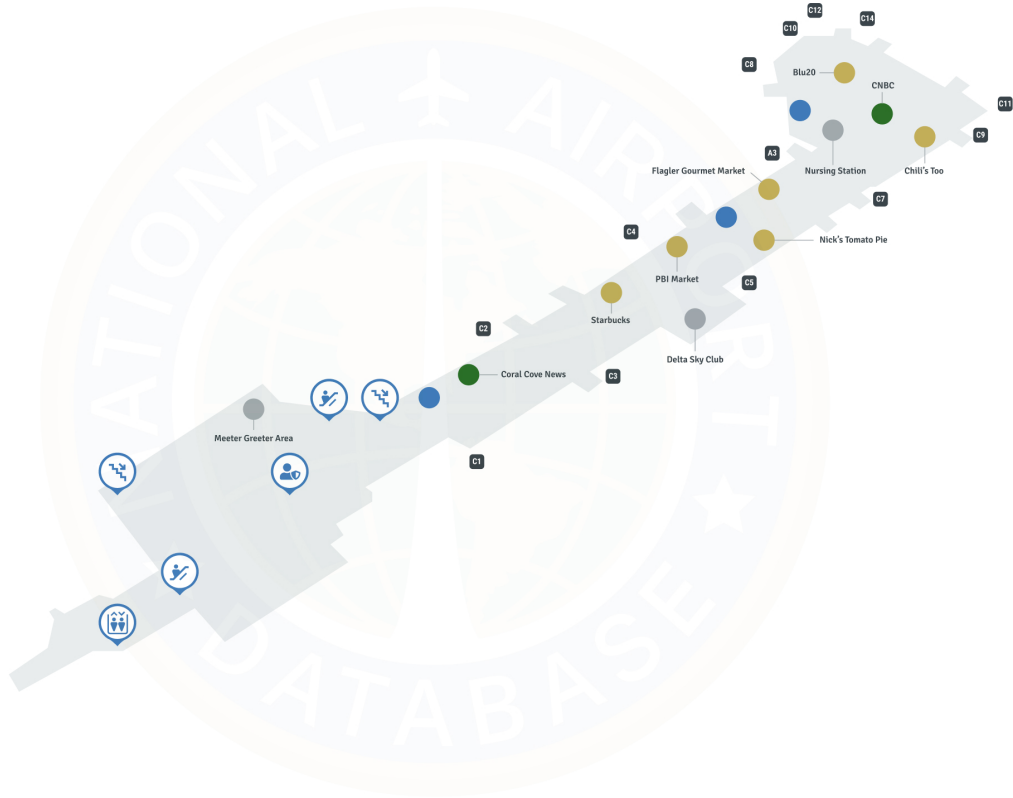

# Palm Beach Airport PBI | Concourse C

## Palm Beach International Airport - Concourse C

### Map Legend

- Airport Services
- Restroom
- Dining
- Shopping
- TSA Security Checkpoint
- Elevator
- Escalator
- Stairs
- Gates