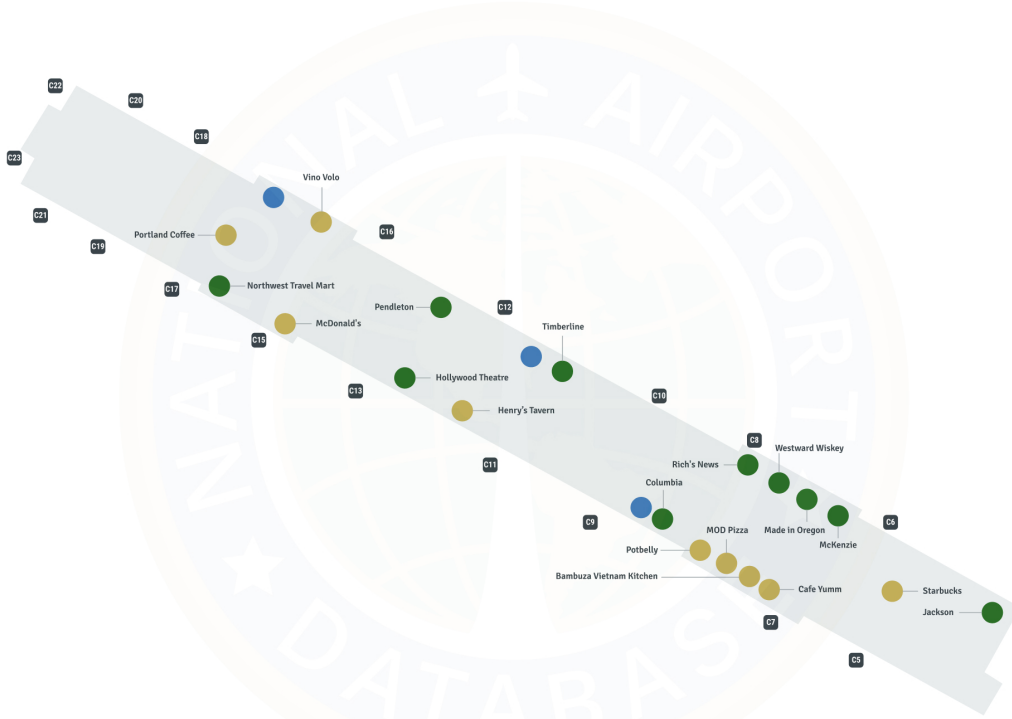

# Portland Airport PDX | Concourse C

## Portland International Airport - Concourse C

### Map Legend

- Airport Services
- Restroom
- Dining
- Shopping
- Gates