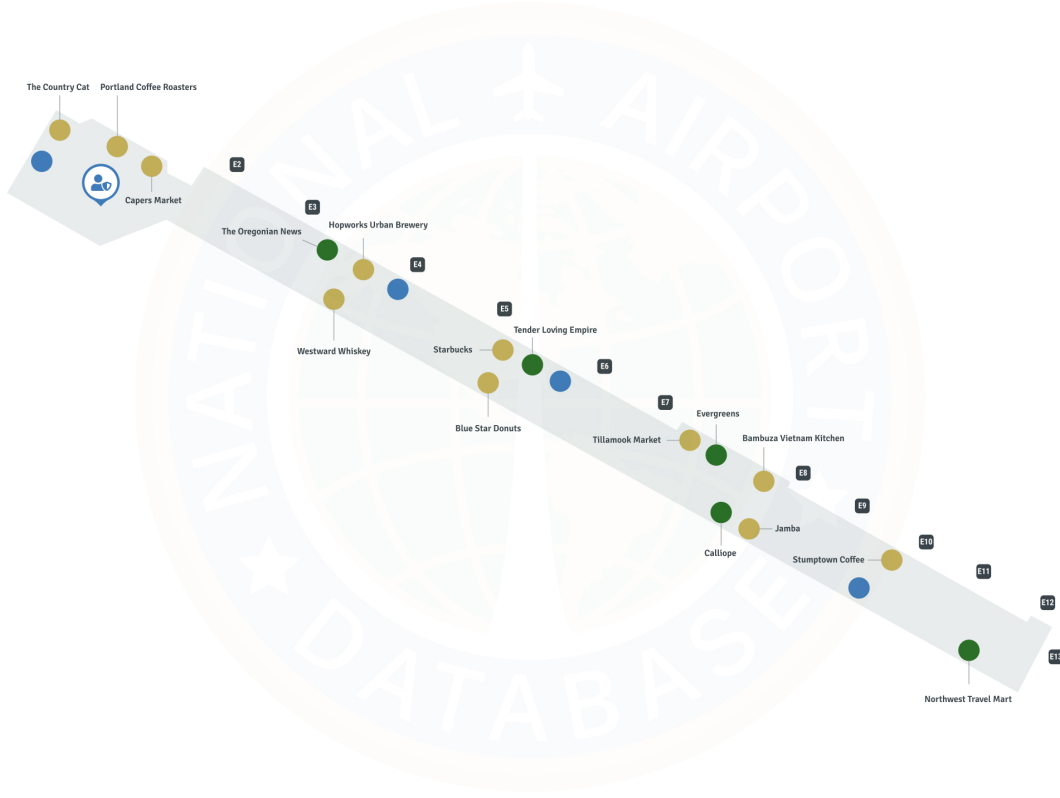

Portland Airport PDX | Concourse E

Portland International Airport - Concourse E

Map Legend

- Airport Services
- Restroom
- Dining
- Shopping
- TSA Security Checkpoint
- Gates