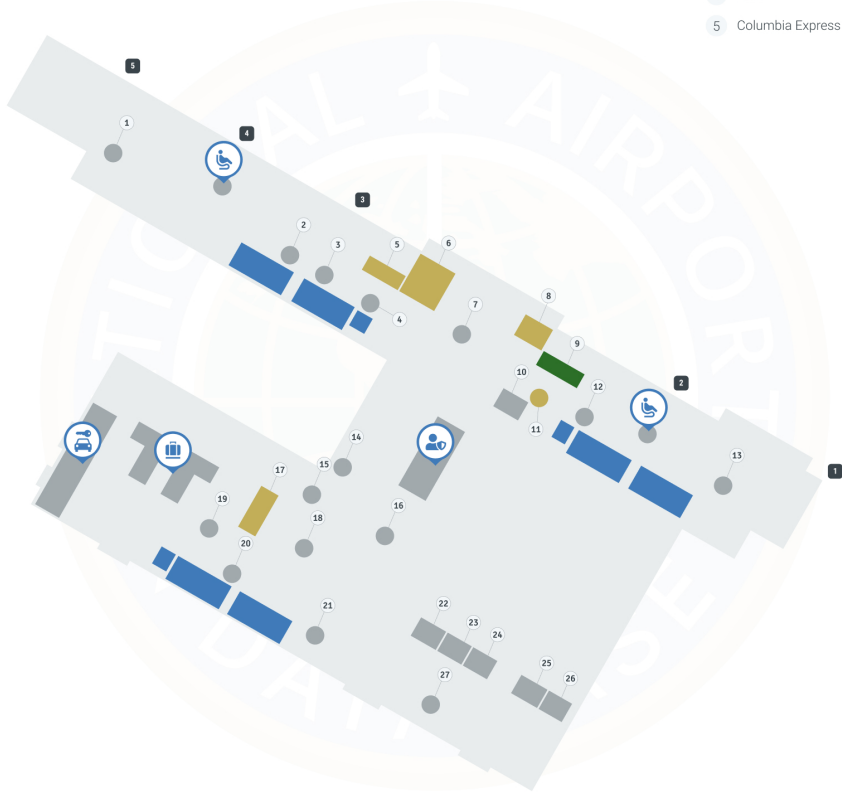

Tri-Cities Airport Pasco PSC | Terminal 1

Tri-Cities Airport Pasco Terminal 1 Level 1

1. Flight Info Screens
2. Flight Info Screens
3. Water Fountains
4. ATM
5. Columbia Express
6. Columbia Bar and Grill
7. Flight Info Screens
8. Jump Off Joe
9. Charging Station
10. Play Area
11. Vending Machines
12. Water Fountains
13. Flight Info Screens
14. Flight Info Screens
15. Relax Areas
16. Pre-Check
17. Grand Rendezvous
18. Meet & Greet
19. Flight Info Screens
20. Water Fountains
21. Flight Info Screens
22. Delta Airlines
23. United Airlines
24. Alaska Airlines
25. Avelo Airlines
26. Allegiant Airlines
27. Flight Info Screens

Tri-Cities Airport

- 1 Flight Info Screens
- 2 Flight Info Screens
- 3 Water Fountains
- 4 ATM
- 5 Columbia Express
- 6 Columbia Bar and Grill
- 7 Flight Info Screens
- 8 Jump Off Joe
- 9 Charging Station
- 10 Play Area
- 11 Vending Machines
- 12 Water Fountains
- 13 Flight Info Screens
- 14 Flight Info Screens
- 15 Relax Areas
- 16 Pre-Check
- 17 Grand Rendezvous
- 18 Meet & Greet
- 19 Flight Info Screens
- 20 Water Fountains
- 21 Flight Info Screens
- 22 Delta Airlines
- 23 United Airlines
- 24 Alaska Airlines
- 25 Avelo Airlines
- 26 Allegiant Airlines
- 27 Flight Info Screens

Map Legend

- Dining
- Airport Services
- Restroom
- Shopping
- TSA Security
- Baggage Claim
- East Passenger Seating
- Rental Car
- Gates