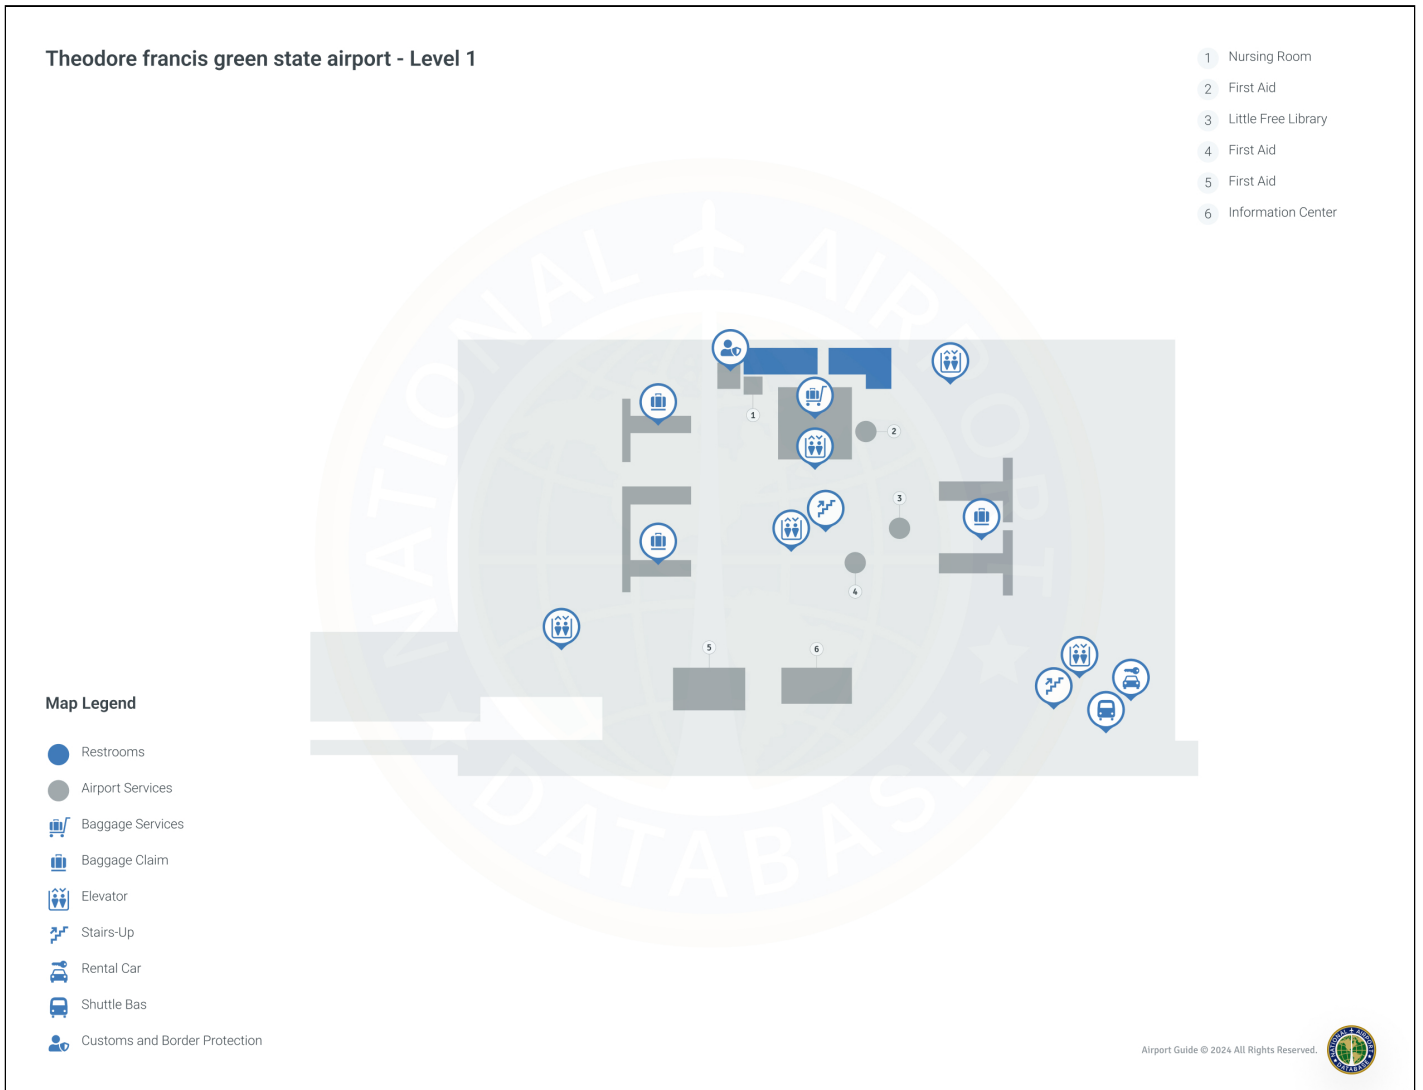

T F Green Airport PVD | Terminal

T F Green Airport Terminal 1 Level 1

1. Nursing Room
2. First Aid
3. Little Free Library
4. First Aid
5. First Aid
6. Information Center

Airlines Served

Allegiant Airlines American Airlines Breeze Airways Delta Air Lines jetBlue Airlines Skyhigh Dominicana Southwest Airlines Sun Country Airlines United Airlines

Theodore Francis Green State Airport - Level 2

Map Legend

- Dining
- Shopping
- Airport Services
- Restrooms
- Security Checkpoint
- Shuttle-Bus
- Stairs-up
- Elevator
- Rental Car
- Gates