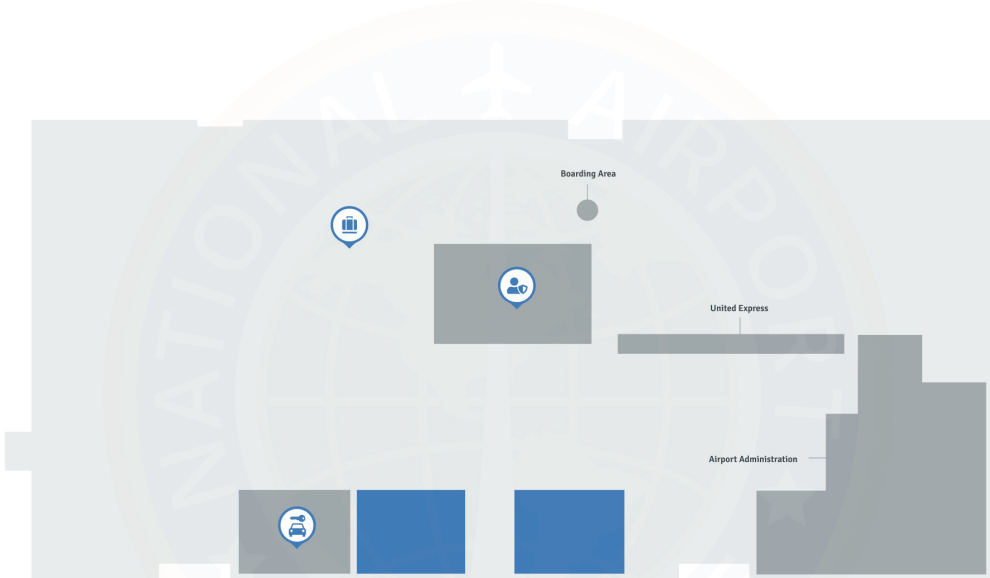

# Southwest Wyoming Airport RKS | Terminal

Southwest Wyoming Regional Airport - Terminal

**Map Legend**

- Airport Services
- Restroom
- TSA Security Checkpoint
- Baggage Claim
- Rental Car