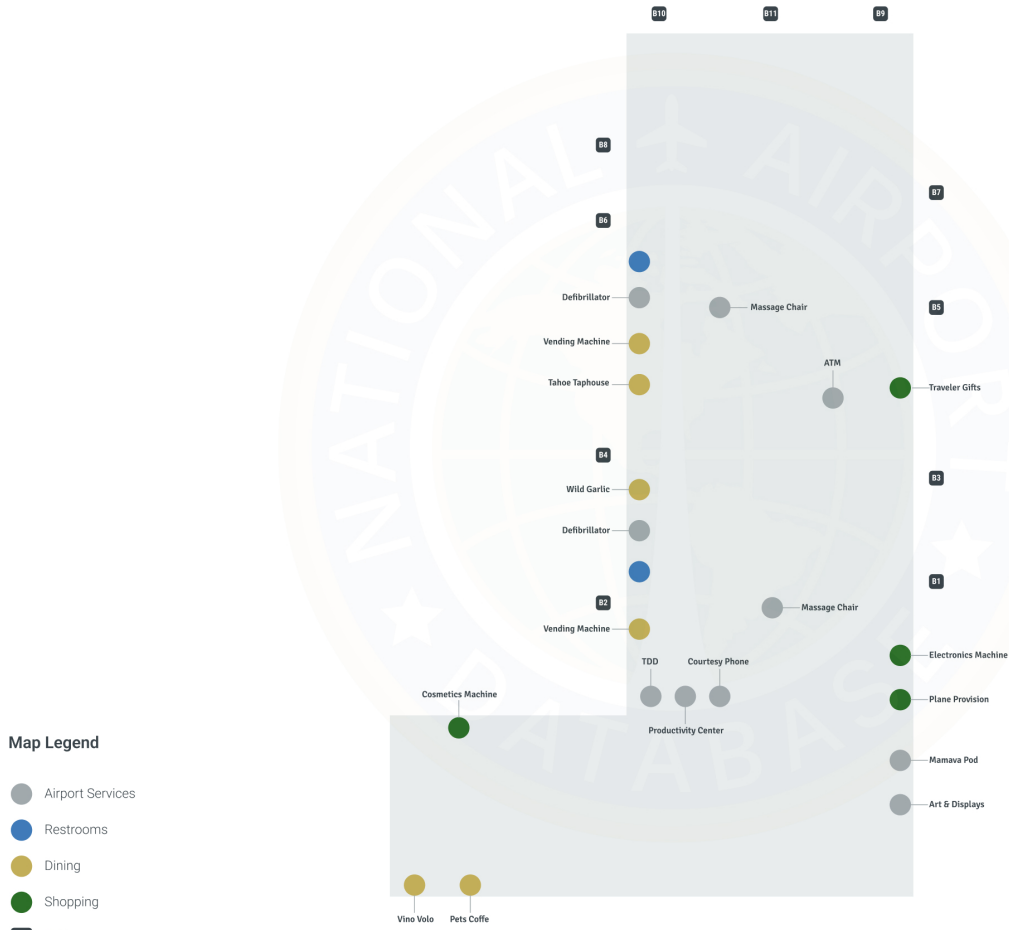

# Reno Tahoe Airport RNO | Concourse B

## Reno/Tahoe International Airport Concourse B

### Map Legend

- Airport Services
- Restrooms
- Dining
- Shopping
- Gates