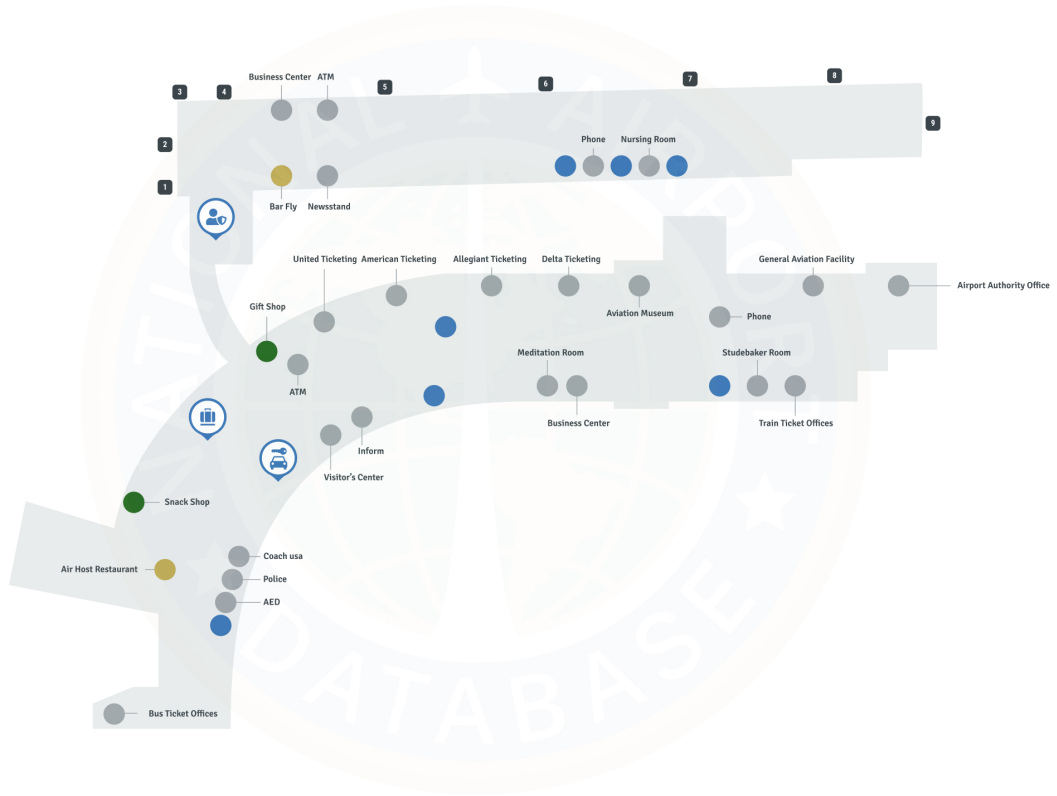

South Bend Airport SBN | Terminal

South Bend International Airport - Terminal

Map Legend

- Airport Services
- Restroom
- Dining
- Shopping
- TSA Security Checkpoint
- Baggage Claim
- Rental Car
- Gates