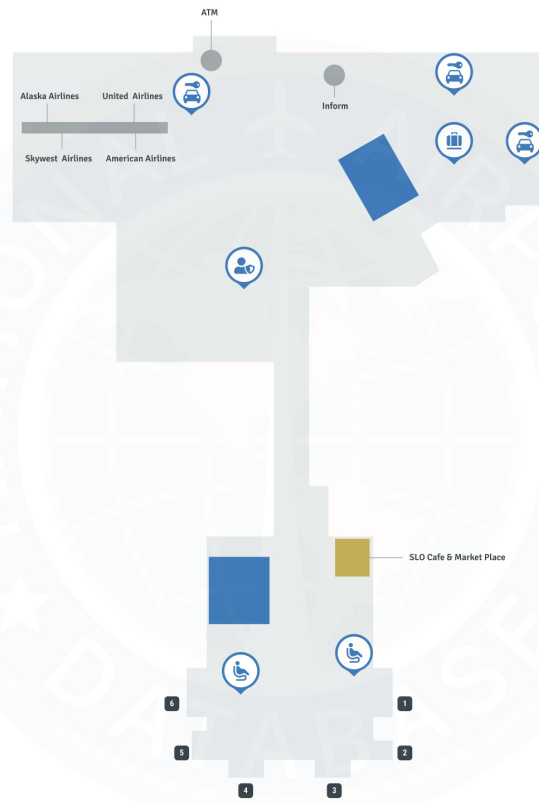

San Luis Obispo Airport SBP | Terminal

San Luis County Regional Airport - Terminal

Map Legend

- Airport Services
- Restroom
- Shopping
- TSA Security Checkpoint
- Baggage Claim
- Rental Car
- Lounges
- Gates