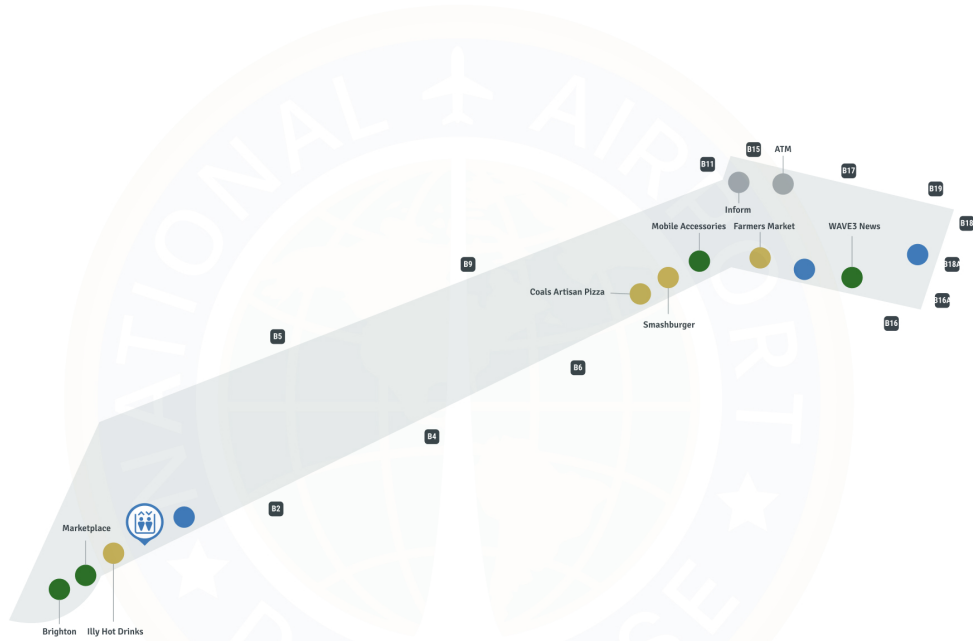

# Louisville Airport SDF | Concourse B

Louisville Muhammad Ali International Airport - Concourse B

## Map Legend

- Airport Services
- Restroom
- Dining
- Shopping
- 🚪 Elevator
- Gates

Airport Guide © 2024 All Rights Reserved.