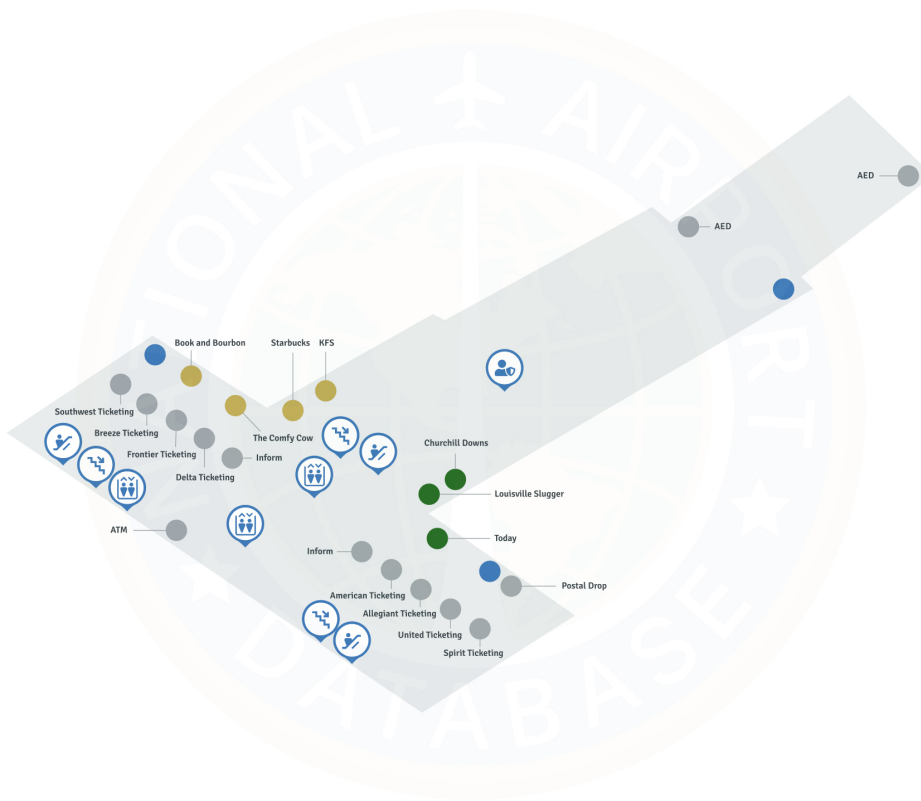

Louisville Airport SDF | Terminal

Louisville Muhammad Ali International Airport - Lower Level

Map Legend

- Airport Services
- Restroom
- Shopping
- 🛡️ Baggage Claim
- 🚶 Elevator
- 🚶 Escalator
- 🚶 Stairs
- 🚗 Rental Car

Louisville Muhammad Ali International Airport - Uper Level

Map Legend

- Airport Services
- Restroom
- Dining
- Shopping
- TSA Security Checkpoint
- Elevator
- Escalator
- Stairs