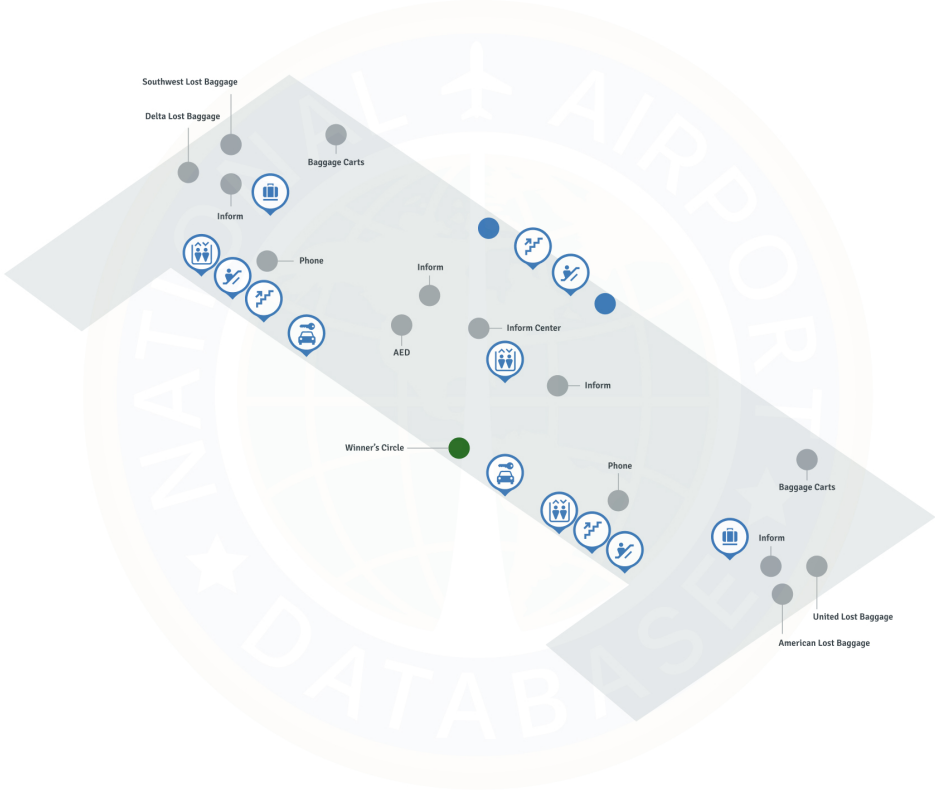

Louisville Airport SDF | Terminal

Louisville Muhammad Ali International Airport - Lower Level

Map Legend

- Airport Services
- Restroom
- Shopping
- 🛡️ Baggage Claim
- 🚶 Elevator
- 🚶 Escalator
- 🚶 Stairs
- 🚗 Rental Car

Louisville Muhammad Ali International Airport - Uper Level

Map Legend

- Airport Services
- Restroom
- Dining
- Shopping
- TSA Security Checkpoint
- Elevator
- Escalator
- Stairs