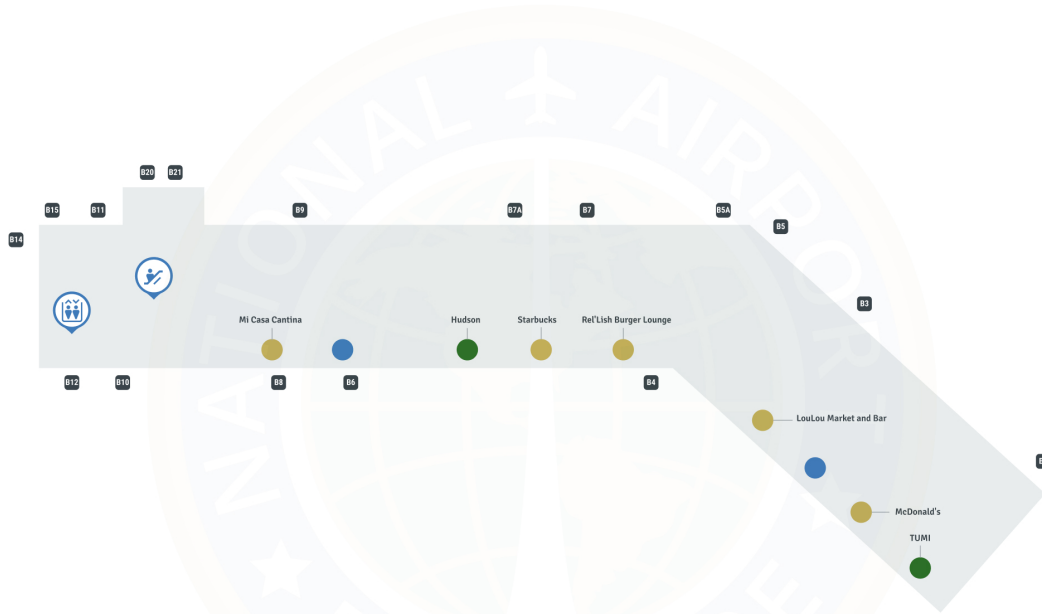

Seattle-Tacoma Airport SEA | Concourse B

Seattle - Tacoma International Airport - Concourse B

Map Legend

- Airport Services
- Restroom
- Dining
- Shopping
- 🚪 Elevator
- 🚶 Escalator
- Gates

Airport Guide © 2024 All Rights Reserved.